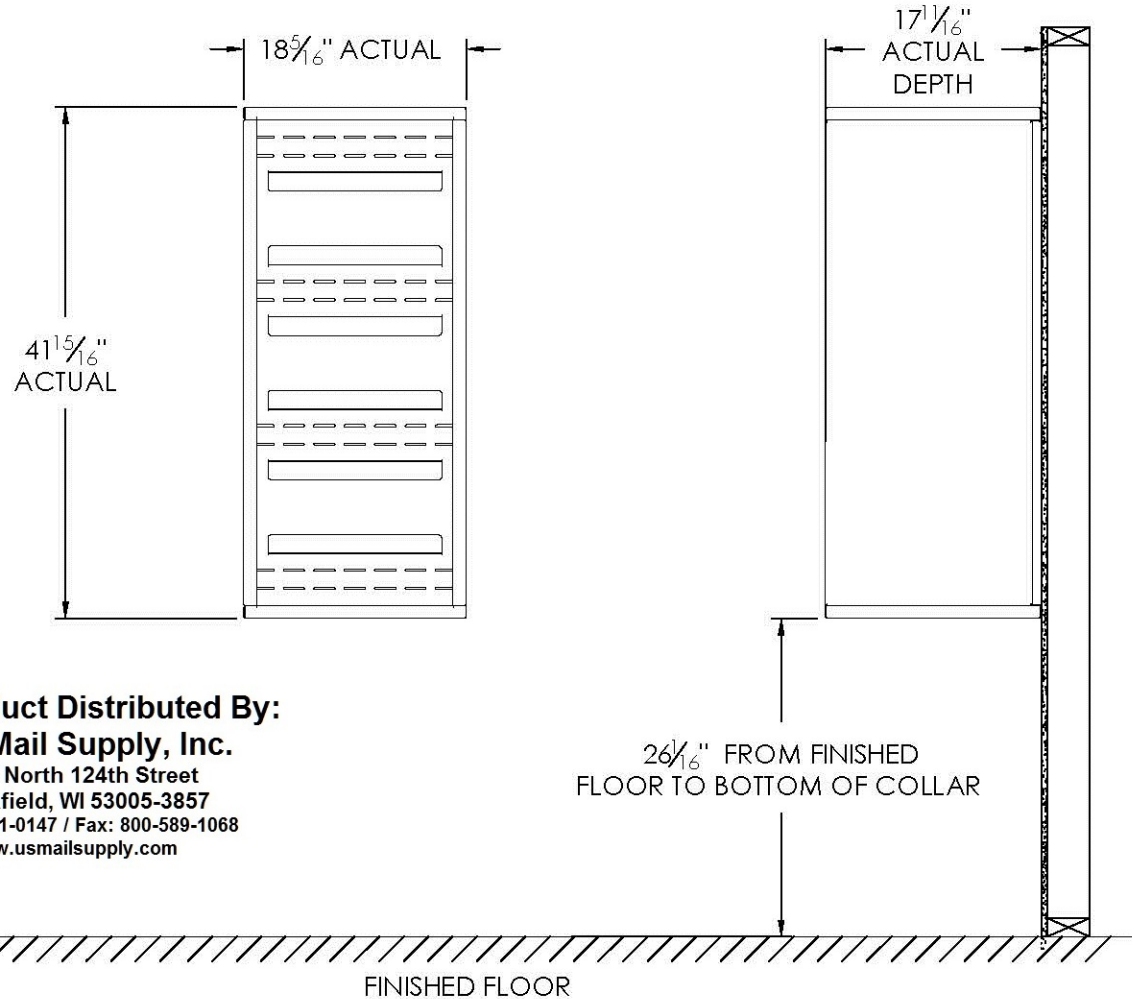

versatile™ 4C Surface Mount Collar, SM11S

This Product Distributed By:
U.S. Mail Supply, Inc.
 3065 North 124th Street
 Brookfield, WI 53005-3857
 Ph: 800-571-0147 / Fax: 800-589-1068
 www.usmailsupply.com

Notes:

1. Designed to mount Florence Versatile™ 4C mailbox single column 11-High Suite modules (sold separately).
2. For use with front loading modules only.

PRODUCT SERIES: VERSATILE™ 4C SURFACE MOUNT COLLAR