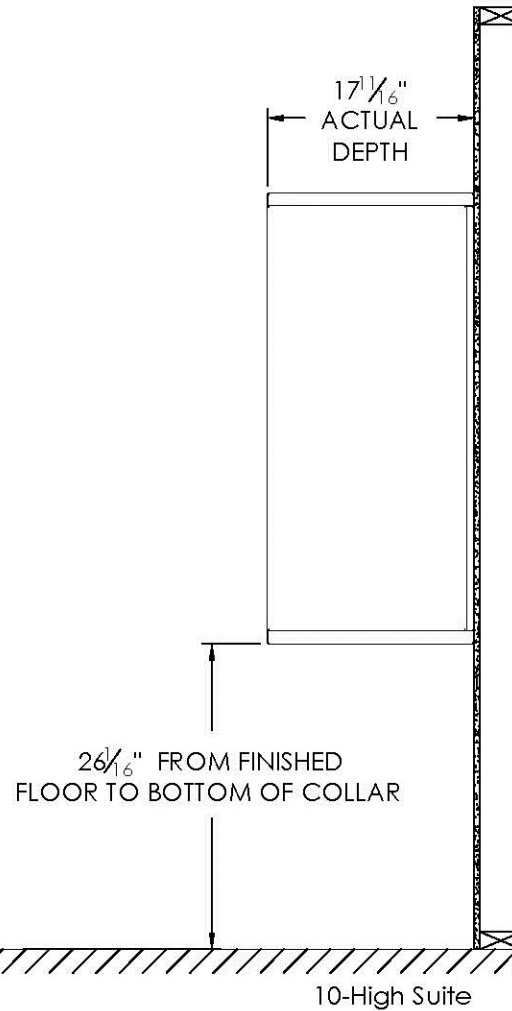

# versatile™ 4C Surface Mount Collars, SM10S

**This Product Distributed By:**  
**U.S. Mail Supply, Inc.**  
 3065 North 124th Street  
 Brookfield, WI 53005-3857  
 Ph: 800-571-0147 / Fax: 800-589-1068  
 www.usmailsupply.com

- Notes:
1. Designed to mount Florence Versatile™ 4C mailbox single column 10-High Suite and ADA Max Height Suite modules (sold separately).
  2. For use with front loading modules only.

PRODUCT SERIES: VERSATILE™ 4C SURFACE MOUNT COLLAR				
 5935 Corporate Drive • Manhattan, KS 66503 www.florencemailboxes.com • (800) 275-1747 A GIBRALTAR INDUSTRIES COMPANY	MODEL	SM10S	REV	C
	SCALE	NONE	LAST REV DATE	7/03/2014
	DRAWING NUMBER	SM10SCS	DRAWN BY	TNS