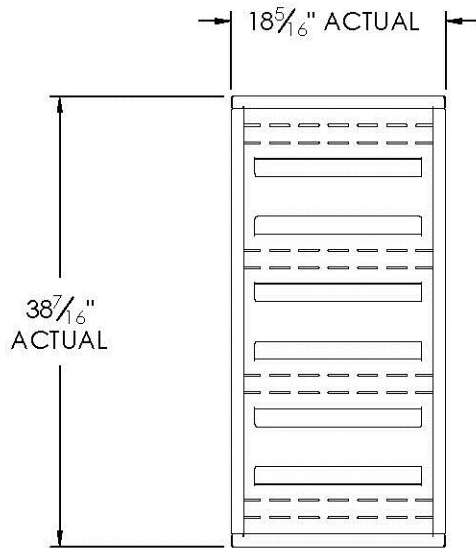

# versatile™ 4C Surface Mount Collars, SM10S

**This Product Distributed By:**  
**U.S. Mail Supply, Inc.**  
 3065 North 124th Street  
 Brookfield, WI 53005-3857  
 Ph: 800-571-0147 / Fax: 800-589-1068  
 www.usmailsupply.com

- Notes:
1. Designed to mount Florence Versatile™ 4C mailbox single column 10-High Suite and ADA Max Height Suite modules (sold separately).
  2. For use with front loading modules only.

PRODUCT SERIES: VERSATILE™ 4C SURFACE MOUNT COLLAR				
 5935 Corporate Drive • Manhattan, KS 66503 www.florencemailboxes.com • (800) 275-1747 A GIBRALTAR INDUSTRIES COMPANY	MODEL	SM10S	REV	C
	SCALE	NONE	LAST REV DATE	7/03/2014
	DRAWING NUMBER	SM10SCS	DRAWN BY	TNS