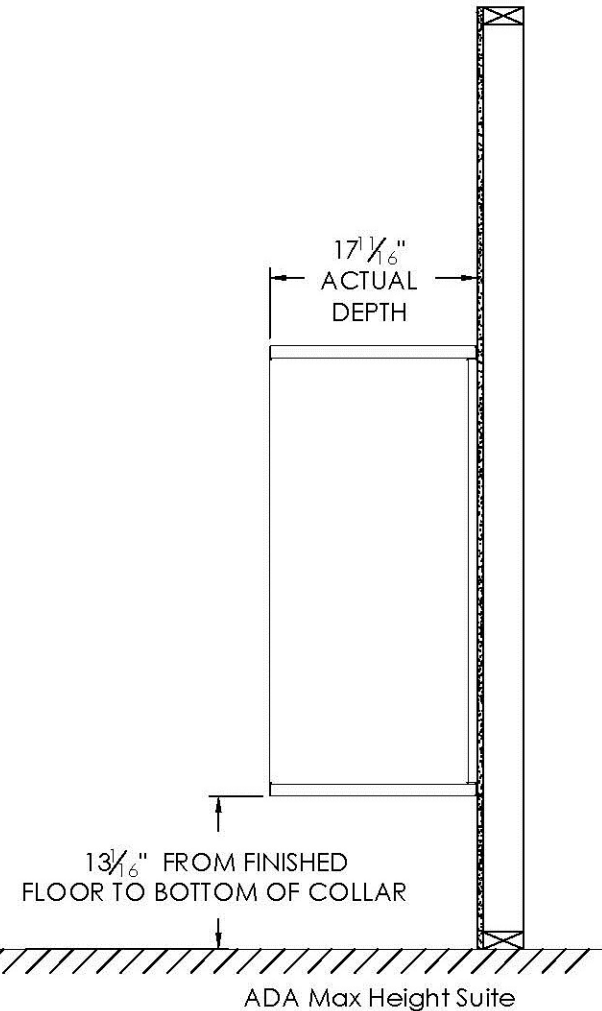

# versatile™ 4C Surface Mount Collars, SM10S

**This Product Distributed By:**  
**U.S. Mail Supply, Inc.**  
 3065 North 124th Street  
 Brookfield, WI 53005-3857  
 Ph: 800-571-0147 / Fax: 800-589-1068  
 www.usmailsupply.com

- Notes:
1. Designed to mount Florence Versatile™ 4C mailbox single column 10-High Suite and ADA Max Height Suite modules (sold separately).
  2. For use with front loading modules only.

PRODUCT SERIES: VERSATILE™ 4C SURFACE MOUNT COLLAR				
 5935 Corporate Drive • Manhattan, KS 66503 www.florencemailboxes.com • (800) 275-1747 A GIBRALTAR INDUSTRIES COMPANY	MODEL	SM10S	REV	C
	SCALE	NONE	LAST REV DATE	7/03/2014
	DRAWING NUMBER	SM10SCS	DRAWN BY	TNS