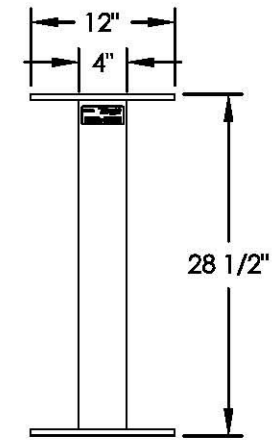

vital™ Cluster Box Unit - Type V

FRONT VIEW

SIDE VIEW

PEDESTAL

PEDESTAL BASE
BOLT PATTERN

DOOR CHART

DOOR TYPE	DIMENSION (HEIGHT x WIDTH)
TENANT	6-3/4" x 12-13/16"
10" PARCEL	10-1/4" x 12-13/16"
13" PARCEL	13-3/4" x 12-13/16"
OUTGOING SLOT	3/4" x 11-3/4"