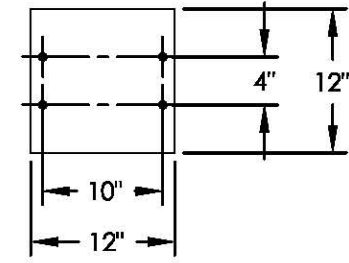

vital™ Cluster Box Unit - Type V

FRONT VIEW

SIDE VIEW

PEDESTAL

PEDESTAL BASE
BOLT PATTERN

DOOR CHART

DOOR TYPE	DIMENSION (HEIGHT x WIDTH)
TENANT	6-3/4" x 12-13/16"
10" PARCEL	10-1/4" x 12-13/16"
13" PARCEL	13-3/4" x 12-13/16"
OUTGOING SLOT	3/4" x 11-3/4"