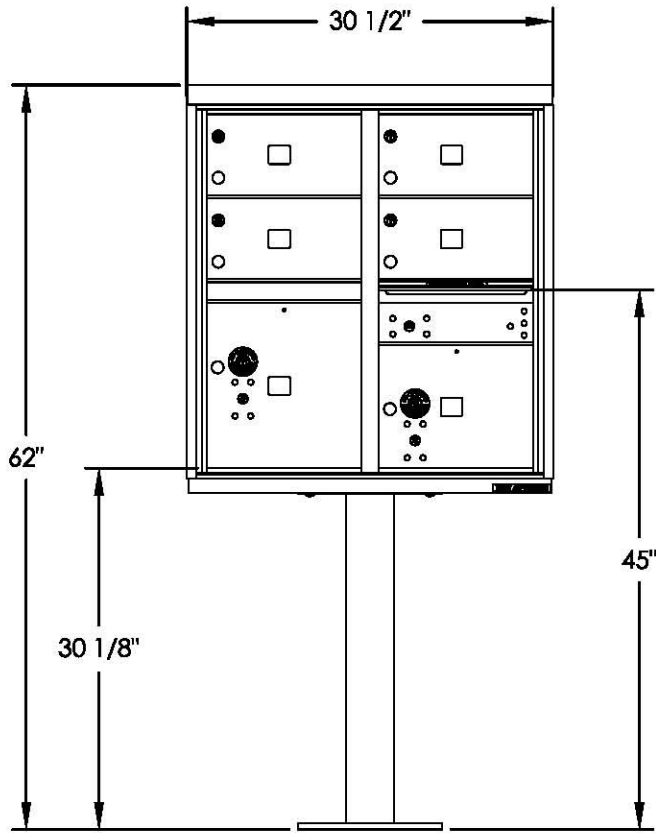

vital™ Cluster Box Unit - Type V

FRONT VIEW

SIDE VIEW

PEDESTAL

PEDESTAL BASE
BOLT PATTERN

DOOR CHART

DOOR TYPE	DIMENSION (HEIGHT x WIDTH)
TENANT	6-3/4" x 12-13/16"
10" PARCEL	10-1/4" x 12-13/16"
13" PARCEL	13-3/4" x 12-13/16"
OUTGOING SLOT	3/4" x 11-3/4"

NOTES:

1. This CBU unit is approved for USPS and private applications.
2. Decorative mailbox accessories sold separately and are USPS Approved products.
3. CBU pedestal should be installed with included Rubber Pad; mounting hardware not included, refer to installation manual for recommendations.