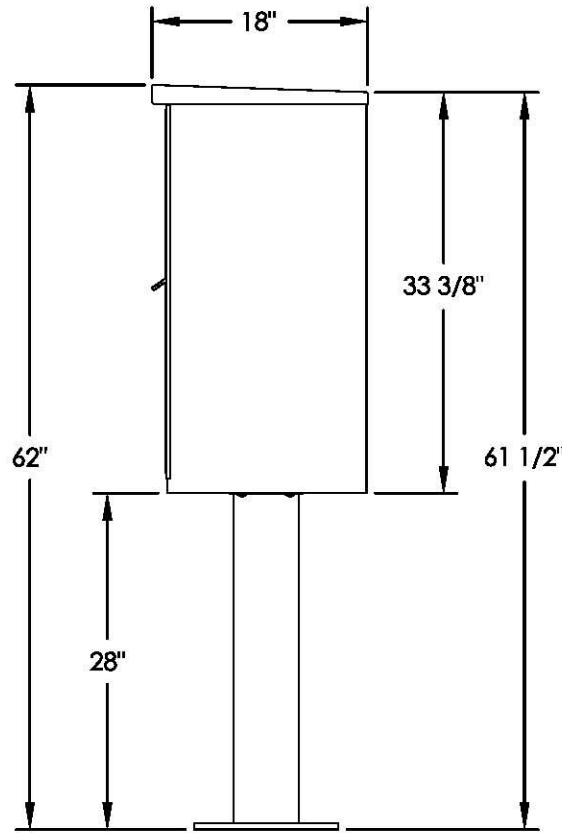

vital™ Cluster Box Unit - Type V

FRONT VIEW

SIDE VIEW

PEDESTAL

PEDESTAL BASE
BOLT PATTERN

DOOR CHART

DOOR TYPE	DIMENSION (HEIGHT x WIDTH)
TENANT	6-3/4" x 12-13/16"
10" PARCEL	10-1/4" x 12-13/16"
13" PARCEL	13-3/4" x 12-13/16"
OUTGOING SLOT	3/4" x 11-3/4"