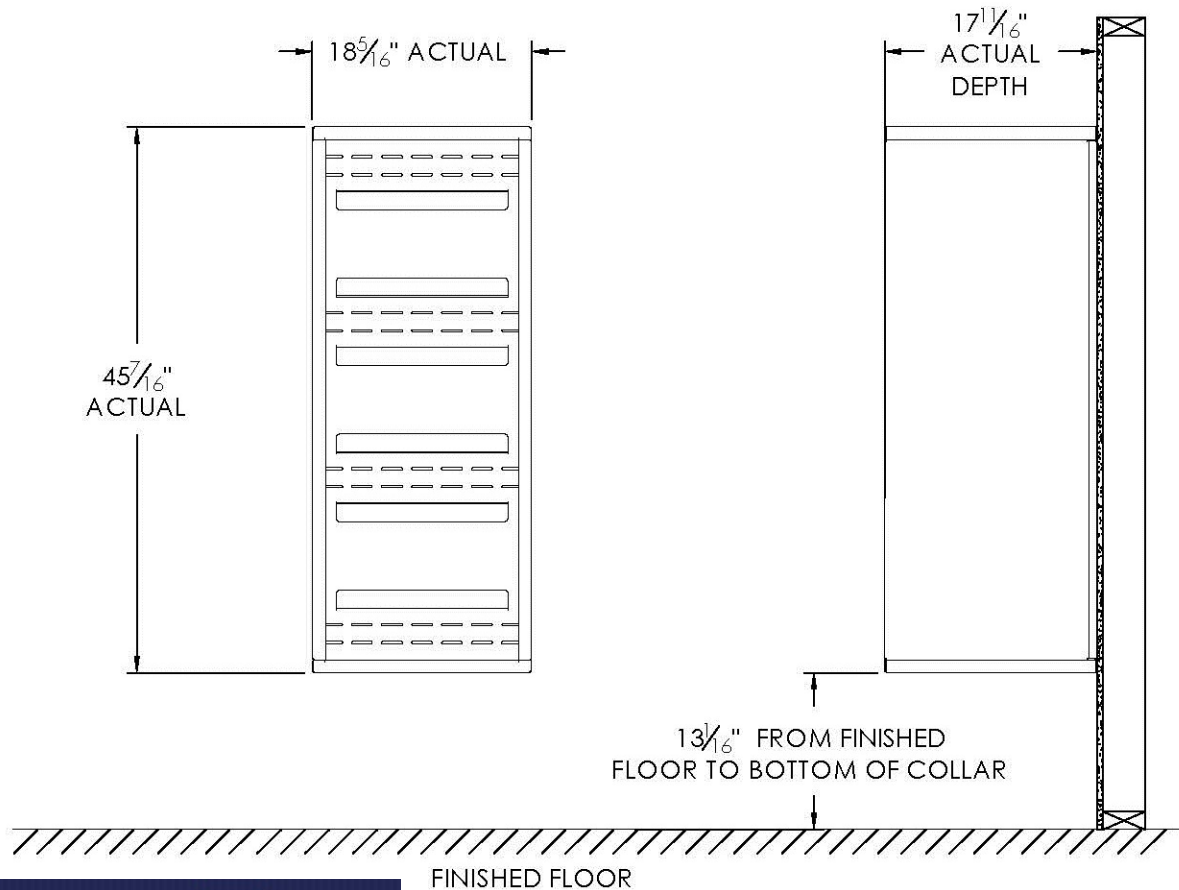

versatile™ 4C Surface Mount Collar, SM12S

U.S. MAIL SUPPLY
America's Mailbox Headquarters

262-782-6510 Toll Free: 800-571-0147

1553 E. Racine Ave. Waukesha, WI 53186

Notes:

1. Designed to mount Florence Versatile™ 4C mailbox single column 12-High Suite modules (sold separately).
2. For use with front loading modules only.

PRODUCT SERIES: VERSATILE™ 4C SURFACE MOUNT COLLAR

AF FLORENCE
manufacturing company

5935 Corporate Drive • Manhattan, KS 66503
www.florencemailboxes.com • (800) 275-1747

A GIBRALTAR INDUSTRIES COMPANY

MODEL	SM12S	REV	B
SCALE	NONE	LAST REV DATE	7/02/2014
DRAWING NUMBER	SM12SCS	DRAWN BY	TNS