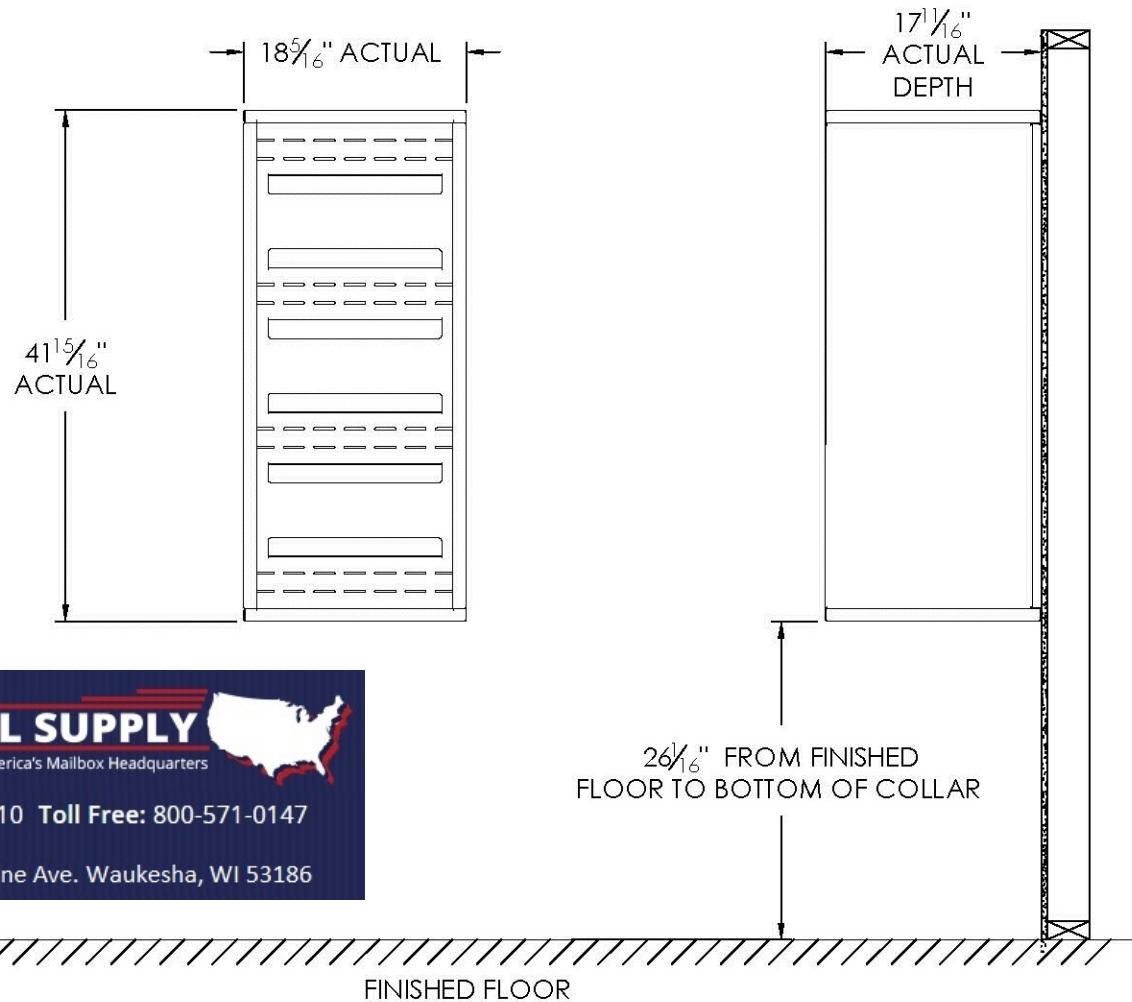

# versatile™ 4C Surface Mount Collar, SM11S

**U.S. MAIL SUPPLY**  
America's Mailbox Headquarters

262-782-6510 Toll Free: 800-571-0147

1553 E. Racine Ave. Waukesha, WI 53186

**Notes:**

1. Designed to mount Florence Versatile™ 4C mailbox single column 11-High Suite modules (sold separately).
2. For use with front loading modules only.

PRODUCT SERIES: VERSATILE™ 4C SURFACE MOUNT COLLAR

**AF FLORENCE**  
manufacturing company

5935 Corporate Drive • Manhattan, KS 66503  
www.florencemailboxes.com • (800) 275-1747

A GIBRALTAR INDUSTRIES COMPANY

MODEL	SM11S	REV	B
SCALE	NONE	LAST REV DATE	7/02/2014
DRAWING NUMBER	SM11SCS	DRAWN BY	TNS