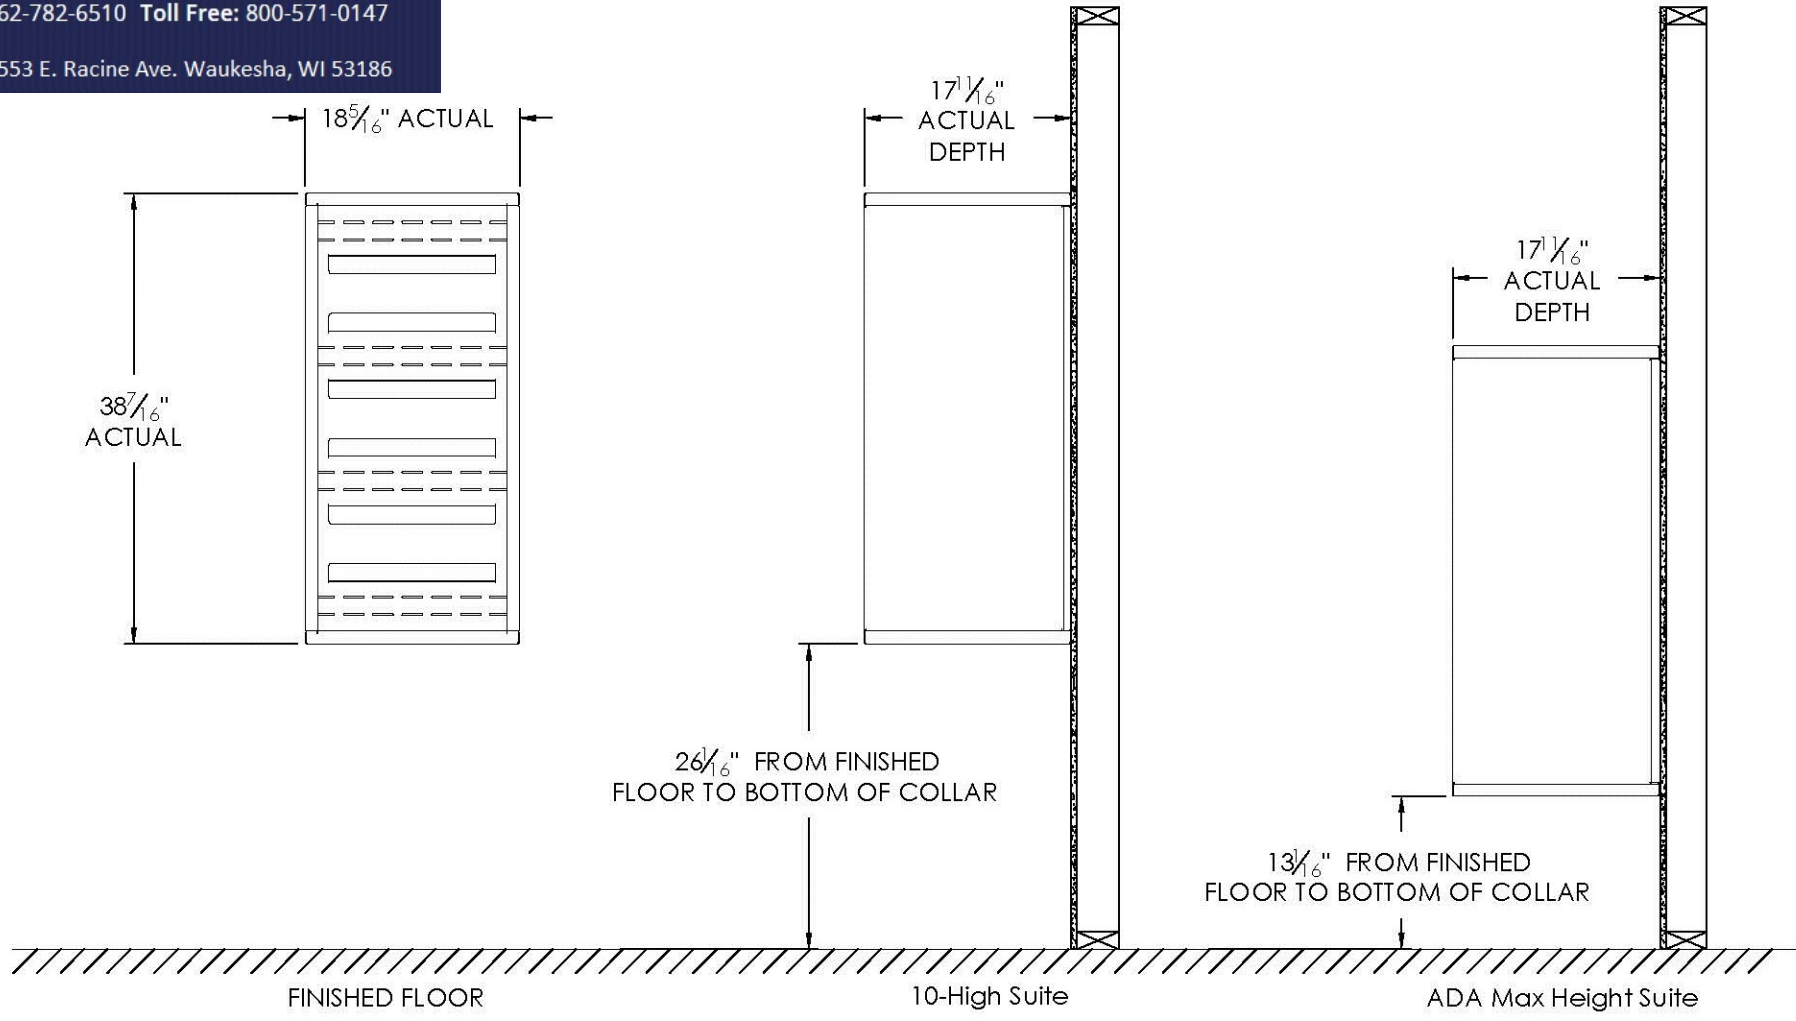

versatile™ 4C Surface Mount Collars, SM10S

Notes:

1. Designed to mount Florence Versatile™ 4C mailbox single column 10-High Suite and ADA Max Height Suite modules (sold separately).
2. For use with front loading modules only.

PRODUCT SERIES: VERSATILE™ 4C SURFACE MOUNT COLLAR

AF FLORENCE
 manufacturing company

5935 Corporate Drive • Manhattan, KS 66503
 www.florencemailboxes.com • (800) 275-1747

A GIBRALTAR INDUSTRIES COMPANY

MODEL	SM10S	REV	C
SCALE	NONE	LAST REV DATE	7/03/2014
DRAWING NUMBER	SM10SCS	DRAWN BY	TNS