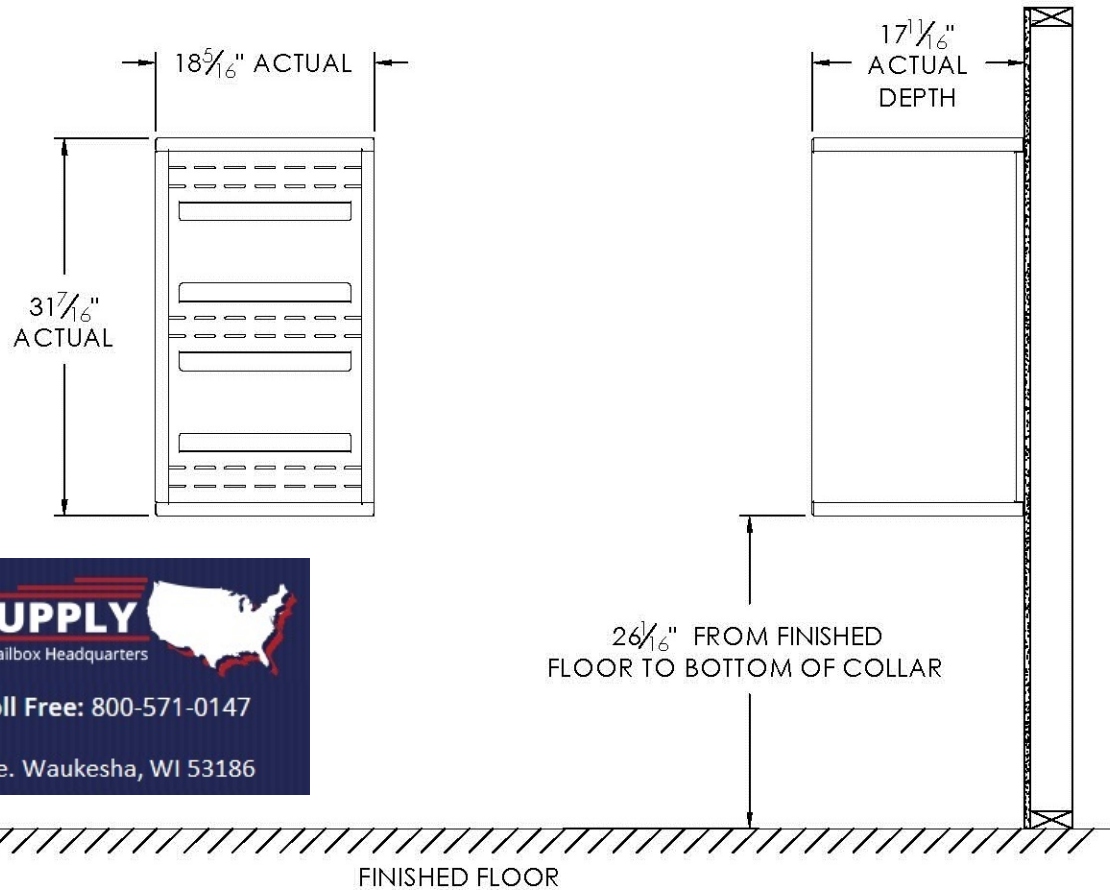

versatile™ 4C Surface Mount Collar, SM08S

U.S. MAIL SUPPLY
America's Mailbox Headquarters

262-782-6510 Toll Free: 800-571-0147

1553 E. Racine Ave. Waukesha, WI 53186

Notes:

1. Designed to mount Florence Versatile™ 4C mailbox single column 8-High Suite modules (sold separately).
2. For use with front loading modules only.

PRODUCT SERIES: VERSATILE™ 4C SURFACE MOUNT COLLAR

AF FLORENCE
manufacturing company

5935 Corporate Drive • Manhattan, KS 66503
www.florencemailboxes.com • (800) 275-1747

A GIBRALTAR INDUSTRIES COMPANY

MODEL	SM08S	REV	C
SCALE	NONE	LAST REV DATE	7/02/2014
DRAWING NUMBER	SM08SCS	DRAWN BY	TNS