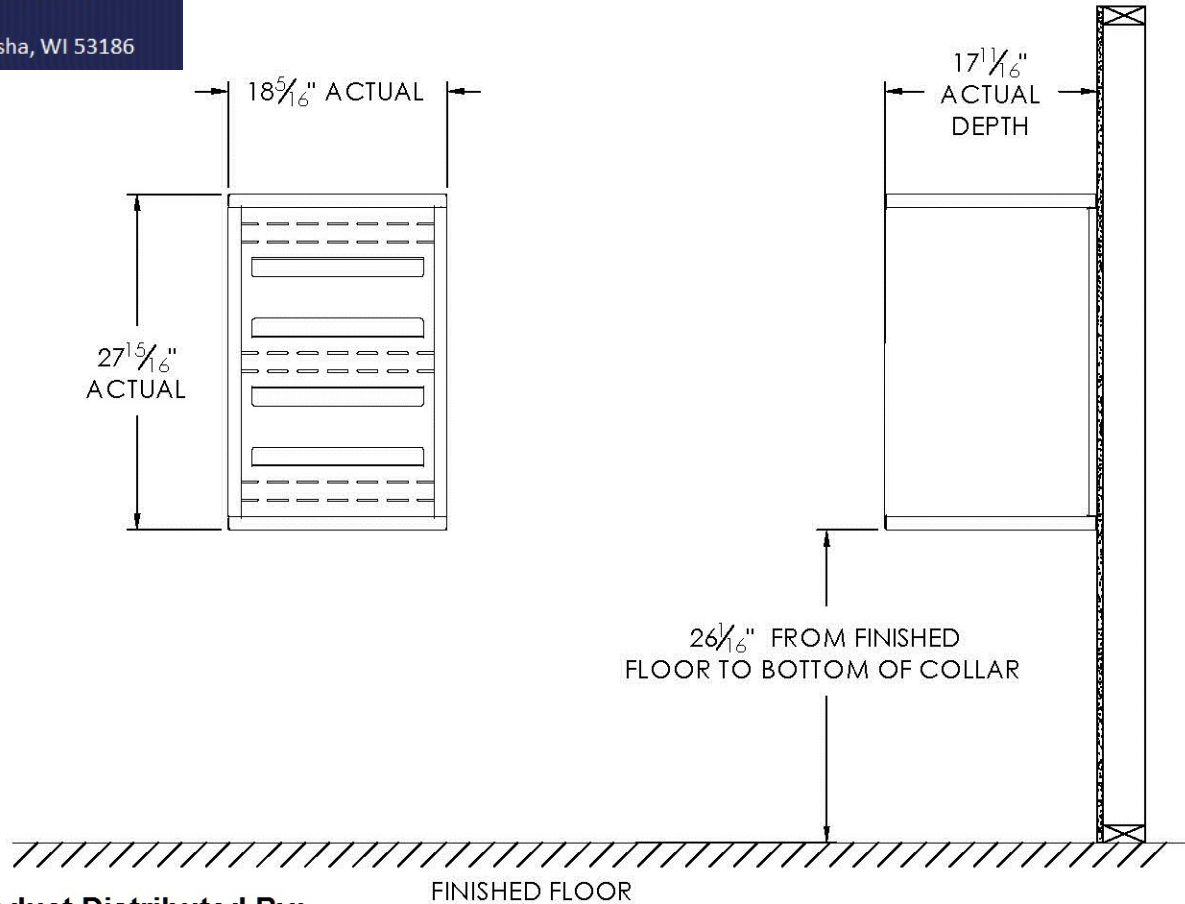

versatile™ 4C Surface Mount Collar, SM07S

**This Product Distributed By:**

**U.S. Mail Supply, Inc.**

3065 North 124th Street  
Brookfield, WI 53005-3857  
Ph: 800-571-0147 / Fax: 800-589-1068  
www.usmailsupply.com

Notes:

1. Designed to mount Florence Versatile™ 4C mailbox single column 7-High Suite modules (sold separately).
2. For use with front loading modules only.

PRODUCT SERIES: VERSATILE™ 4C SURFACE MOUNT COLLAR