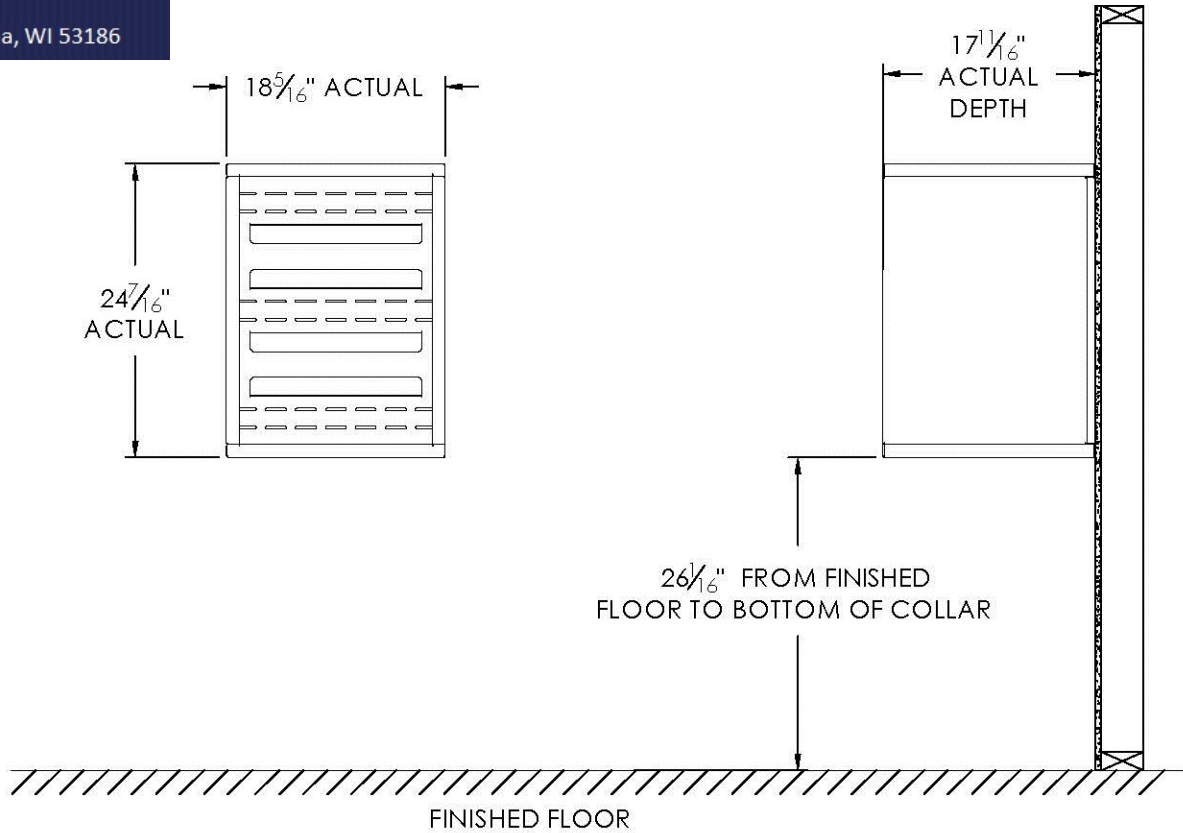

versatile™ 4C Surface Mount Collar, SM06S

262-782-6510 Toll Free: 800-571-0147

1553 E. Racine Ave. Waukesha, WI 53186

**This Product Distributed By:**

**U.S. Mail Supply, Inc.**

3065 North 124th Street  
Brookfield, WI 53005-3857  
Ph: 800-571-0147 / Fax: 800-589-1068  
www.usmailsupply.com

Notes:

1. Designed to mount Florence Versatile™ 4C mailbox single column 6-High Suite modules (sold separately).
2. For use with front loading modules only.

PRODUCT SERIES: VERSATILE™ 4C SURFACE MOUNT COLLAR