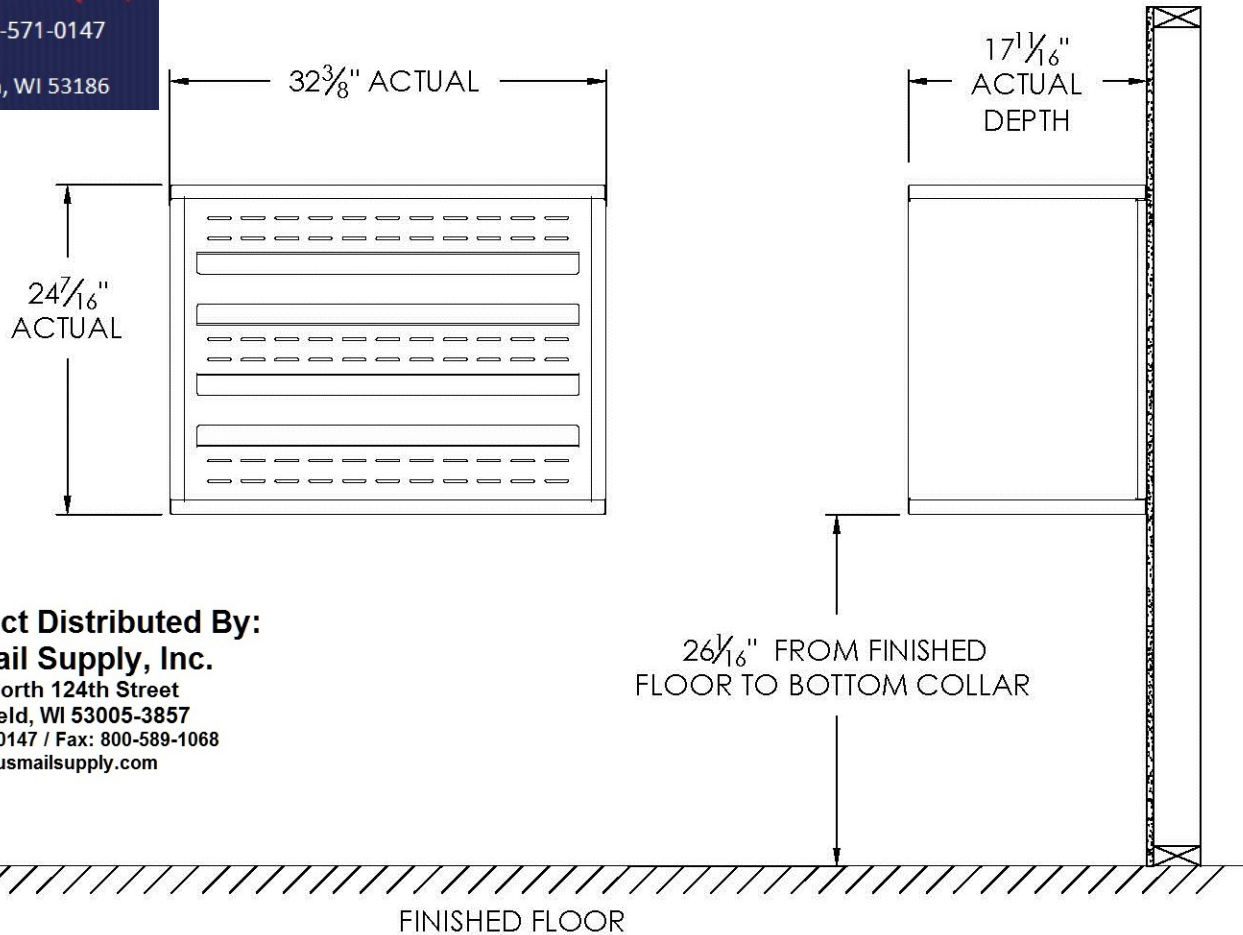

**U.S. MAIL SUPPLY**

America's Mailbox Headquarters

262-782-6510 Toll Free: 800-571-0147

1553 E. Racine Ave. Waukesha, WI 53186

versatile™ 4C Surface Mount Collar, SM06D

**This Product Distributed By:**

**U.S. Mail Supply, Inc.**

3065 North 124th Street  
 Brookfield, WI 53005-3857  
 Ph: 800-571-0147 / Fax: 800-589-1068  
 www.usmailsupply.com

Notes:

1. Designed to mount Florence Versatile™ 4C mailbox double column 6-High Suite modules (sold separately).
2. For use with front loading modules only.

MODEL	SM06D	REV	B
SCALE	NONE	LAST REV DATE	7/02/2014
DRAWING NUMBER	SM06DCS	DRAWN BY	TNS