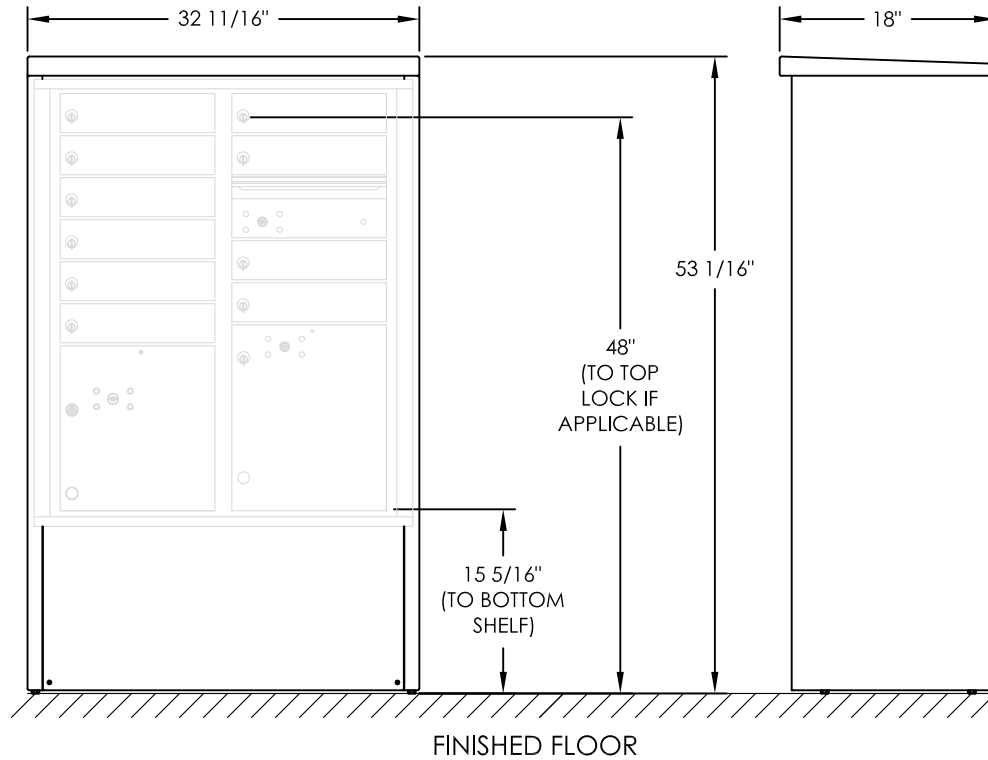

versatile™ 4C Depot, DEPADAD

NOTES:

1. Depot cabinet design ensures compliance with USPS STD-4C mailbox installation regulations.
2. Accommodates all 4C front-loading double-column ADA-High modules.
3. Depot cabinet assembled complete in factory.
4. Depot ships complete with 4C front-loading module installed.
5. May be installed outside or inside - see foundation specification details in installation manual.

PRODUCT SERIES: VERSATILE™ 4C DEPOT

**FLORENCE**  
**CORPORATION**

5935 Corporate Drive • Manhattan, KS 66503  
800.275.1747 • www.florencelockers.com

MODEL	DEPADAD	REV	-
SCALE	1:16	LAST REV DATE	10/6/2020
DRAWING NUMBER	DEPADADCS	DRAWN BY	NBC