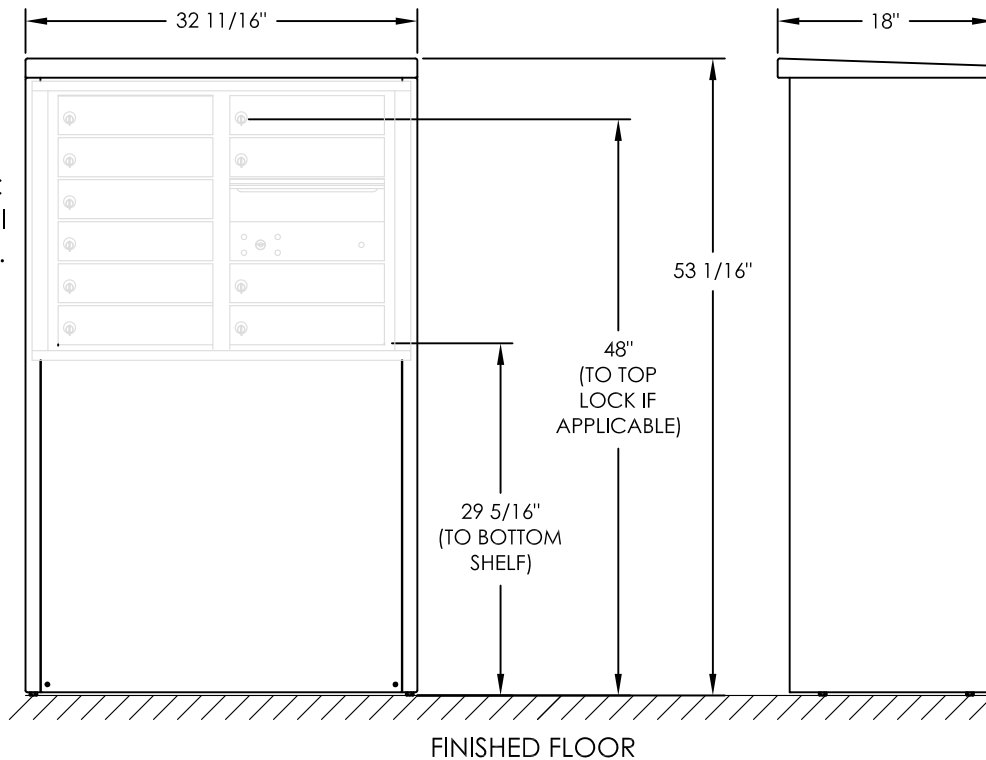

versatile™ 4C Depot, DEP06D

Shown with 4C for dimensional reference only.

NOTES:

1. Depot cabinet design ensures compliance with USPS STD-4C mailbox installation regulations.
2. Accommodates all 4C front-loading double-column 6-High modules.
3. Depot cabinet assembled complete in factory.
4. Depot ships complete with 4C front-loading module installed.
5. May be installed outside or inside - see foundation specification details in installation manual.

PRODUCT SERIES: VERSATILE™ 4C DEPOT

FLORENCE
CORPORATION

5935 Corporate Drive • Manhattan, KS 66503
800.275.1747 • www.florencelockers.com

MODEL	DEP06D	REV	-
SCALE	1:16	LAST REV DATE	10/6/2020
DRAWING NUMBER	DEP06DCS	DRAWN BY	NBC