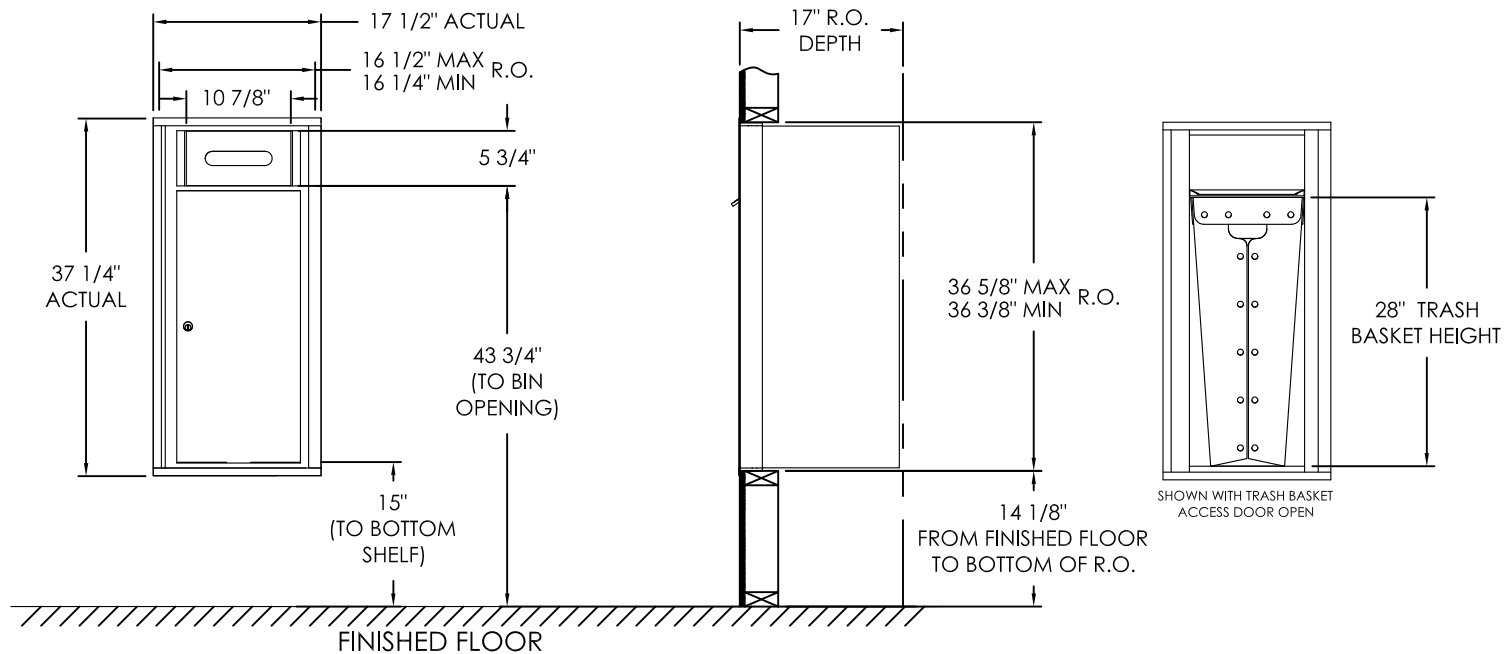

versatile™ 4C Trash/Recycling Bin, 4CADS-BIN

Notes:

1. 4C Trash/Recycling Bins are for private application only / not USPS Approved.
2. Module may be recessed, surface, or pedestal mounted and coordinates with Florence 4C mailbox modules, see installation manual for details.
3. Includes (1) trash/recycling compartment, (1) 15-gallon trash basket made of recycled plastic and customized to compartment (Note: trash bag furnished by others).

PRODUCT SERIES: VERSATILE™ 4C TRASH/RECYCLING BIN

FLORENCE
CORPORATION

5935 Corporate Drive • Manhattan, KS 66503
800.275.1747 • www.florencemailboxes.com

MODEL	4CADS-BIN	REV	-
SCALE	NONE	LAST REV DATE	1/25/21
DRAWING NUMBER	4CADS-BINCS	DRAWN BY	NBC