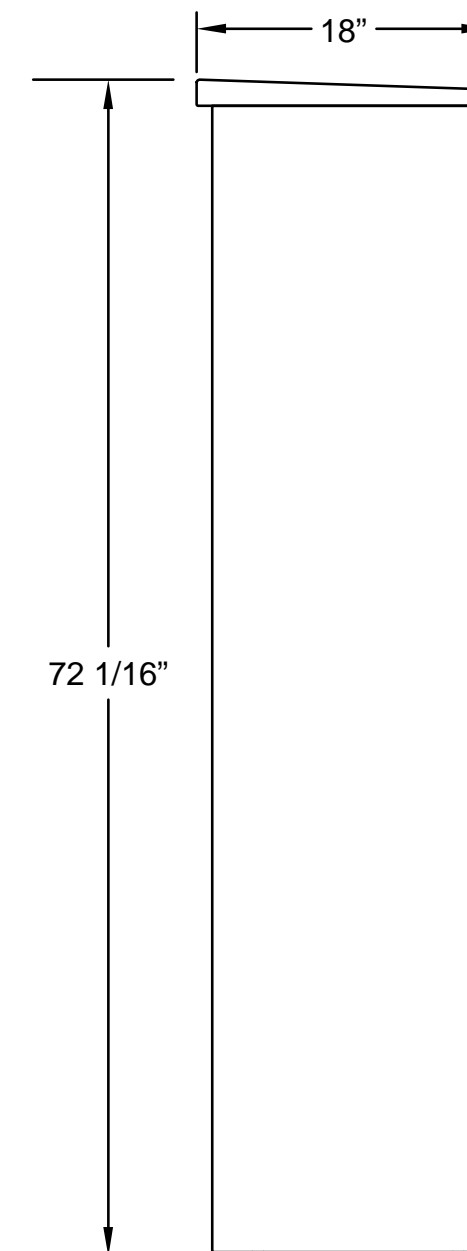

**Elevation
Dimensions**

Overall Width: 1'
6-5/8"

4C16S-HOP-D

U.S. MAIL SUPPLY
America's Mailbox Headquarters

262-782-6510 Toll Free: 800-571-0147

3065 N 124th St, Brookfield, WI 53005

Side View

1. **Models Used:** (1)4C16S-HOP-D
2. **Installation:** depot
3. **4C Finish:** tbd, **Depot Color:** tbd
4. **Locks:** Standard
5. **Door Id:** tbd
6. Matching Standard Attached Trim

Florence versatile™ 4C Mailbox Suites 4C DOOR SIZES

Florence 4C mailboxes are USPS approved. Your installation/layout must also meet a 1:5 parcel locker to mailbox ratio and installation requirements (see next page) if serviced by the U.S. Postal Service. Please contact your local Post Office© if you have any compliance questions re: your specific project.