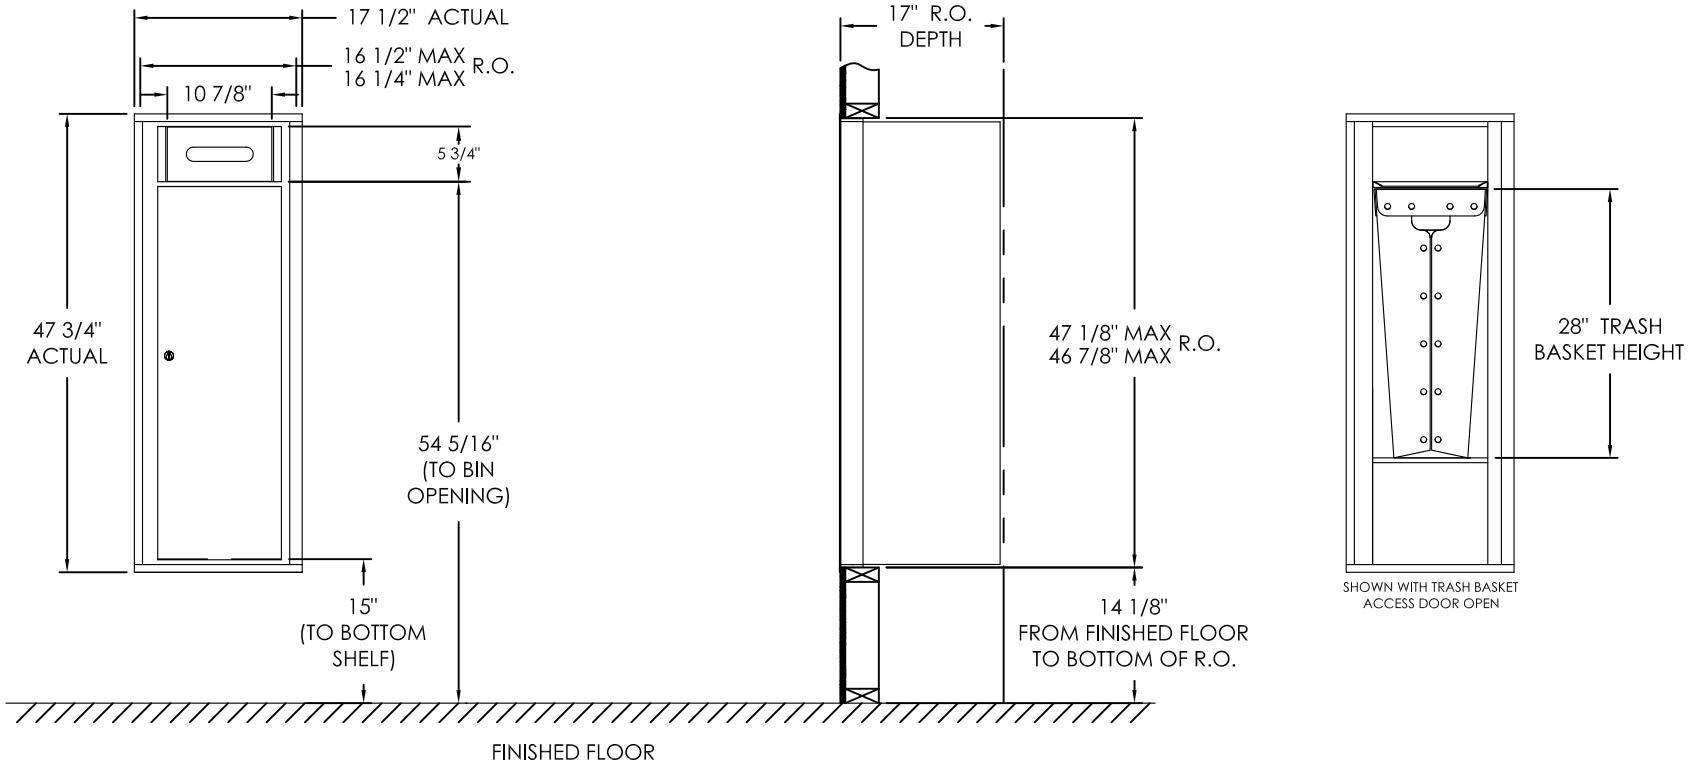

versatile™ 4C Trash/Recycling Bin, 4C13S-BIN

Notes:

1. 4C Trash/Recycling Bins are for private application only / not USPS Approved.
2. Module may be recessed, surface, or pedestal mounted and coordinates with Florence 4C mailbox modules, see installation manual for details.
3. Includes (1) trash/recycling compartment, (1) 15-gallon trash basket made of recycled plastic and customized to compartment (Note: trash bag furnished by others).

PRODUCT SERIES: VERSATILE™ 4C TRASH/RECYCLING BIN

FLORENCE
CORPORATION

5935 Corporate Drive • Manhattan, KS 66503
800.275.1747 • www.florencemailboxes.com

MODEL	4C13S-BIN	REV	B
SCALE	NONE	LAST REV DATE	07/09/19
DRAWING NUMBER	4C13S-BINCS		DRAWN BY
			RAK