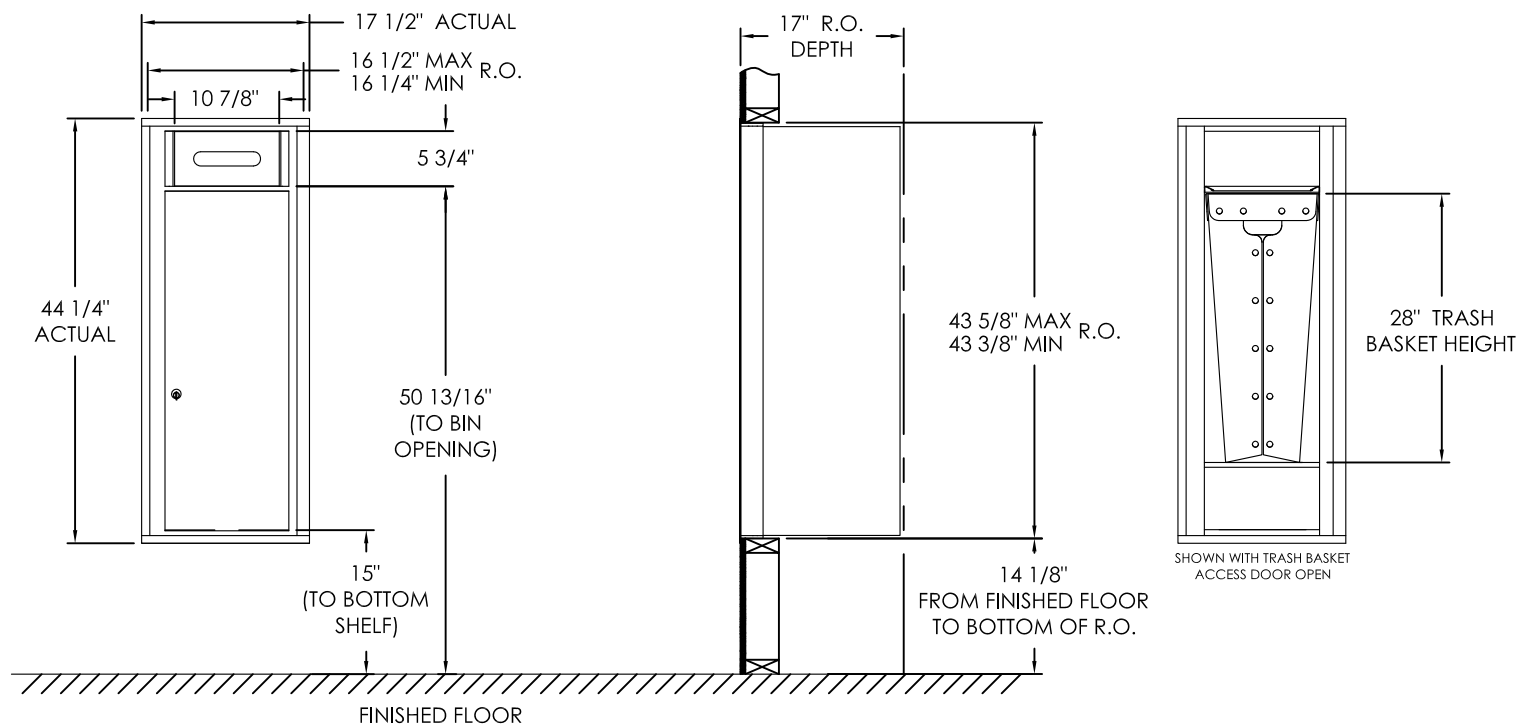

versatile™ 4C Trash/Recycling Bin, 4C12S-BIN

Notes:

1. 4C Trash/Recycling Bins are for private application only / not USPS Approved.
2. Module may be recessed, surface, or pedestal mounted and coordinates with Florence 4C mailbox modules, see installation manual for details.
3. Includes (1) trash/recycling compartment, (1) 15-gallon trash basket made of recycled plastic and customized to compartment (Note: trash bag furnished by others).

PRODUCT SERIES: VERSATILE™ 4C TRASH/RECYCLING BIN

FLORENCE
CORPORATION

5935 Corporate Drive • Manhattan, KS 66503
800.275.1747 • www.florencemailboxes.com

MODEL	4C12S-BIN	REV	B
SCALE	NONE	LAST REV. DATE	07/02/19
DRAWING NUMBER	4C12S-BINCS	DRAWN BY	RAK