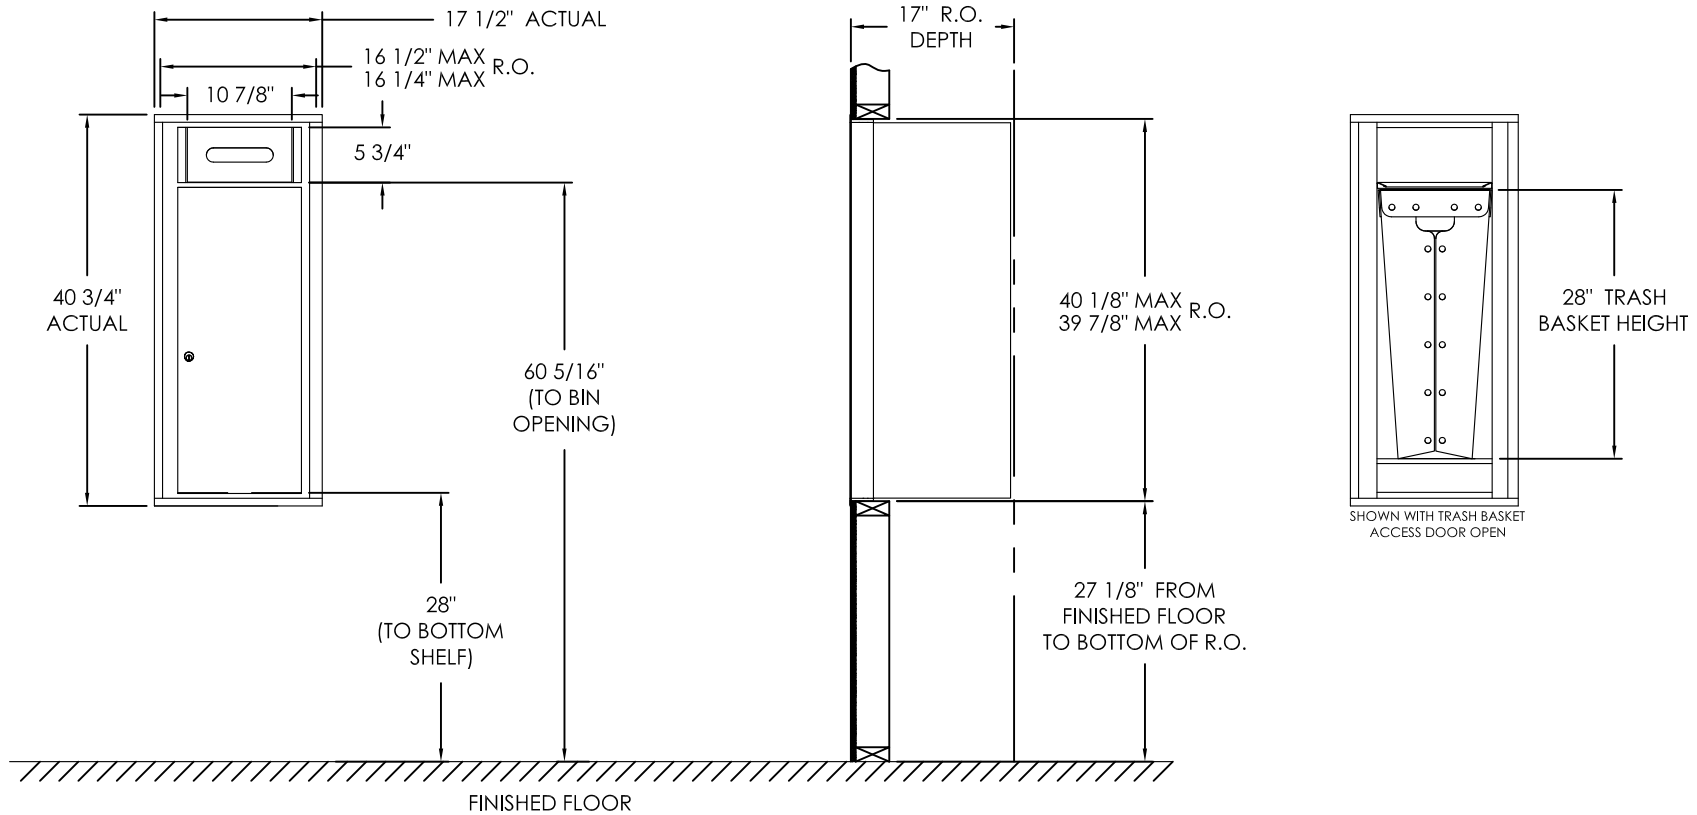

versatile™ 4C Trash/Recycling Bin, 4C11S-BIN

U.S. MAIL SUPPLY
America's Mailbox Headquarters

262-782-6510 Toll Free: 800-571-0147

1553 E. Racine Ave. Waukesha, WI 53186

Notes:

1. 4C Trash/Recycling Bins are for private application only / not USPS Approved.
2. Module may be recessed, surface, or pedestal mounted and coordinates with Florence 4C mailbox modules, see installation manual for details.
3. Includes (1) trash/recycling compartment, (1) 15-gallon trash basket made of recycled plastic and customized to compartment (Note: trash bag furnished by others).

PRODUCT SERIES: VERSATILE™ 4C TRASH/RECYCLING BIN

AF FLORENCE
manufacturing company

5935 Corporate Drive • Manhattan, KS 66503
www.florencemailboxes.com • (800) 275-1747

A GIBALTAR INDUSTRIES COMPANY

MODEL	4C11S-BIN	REV	B
SCALE	NONE	LAST REV. DATE	07/02/19
DRAWING NUMBER	4C11S-BINCS	DRAWN BY	RAK