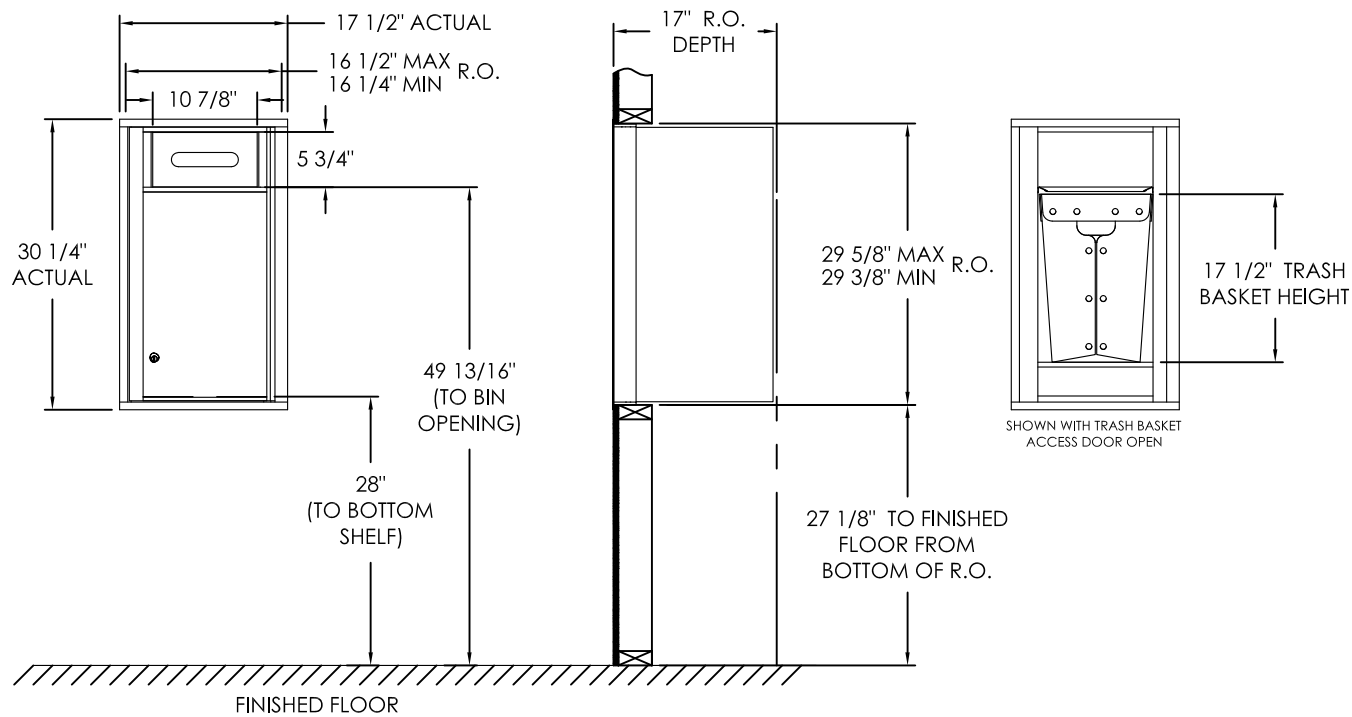

versatile™ 4C Trash/Recycling Bin, 4C08S-BIN

Notes:

1. 4C Trash / Recycling Bins are for private applications only / not USPS Approved.
2. Module may be recessed, surface, or pedestal mounted and coordinates with Florence versatile™ 4C mailbox modules, see installation manual for details.
3. Includes (1) trash/recycling compartment, (1) 10-gallon trash basket made of recycled plastic and customized to compartment (Note: trash bag furnished by others).