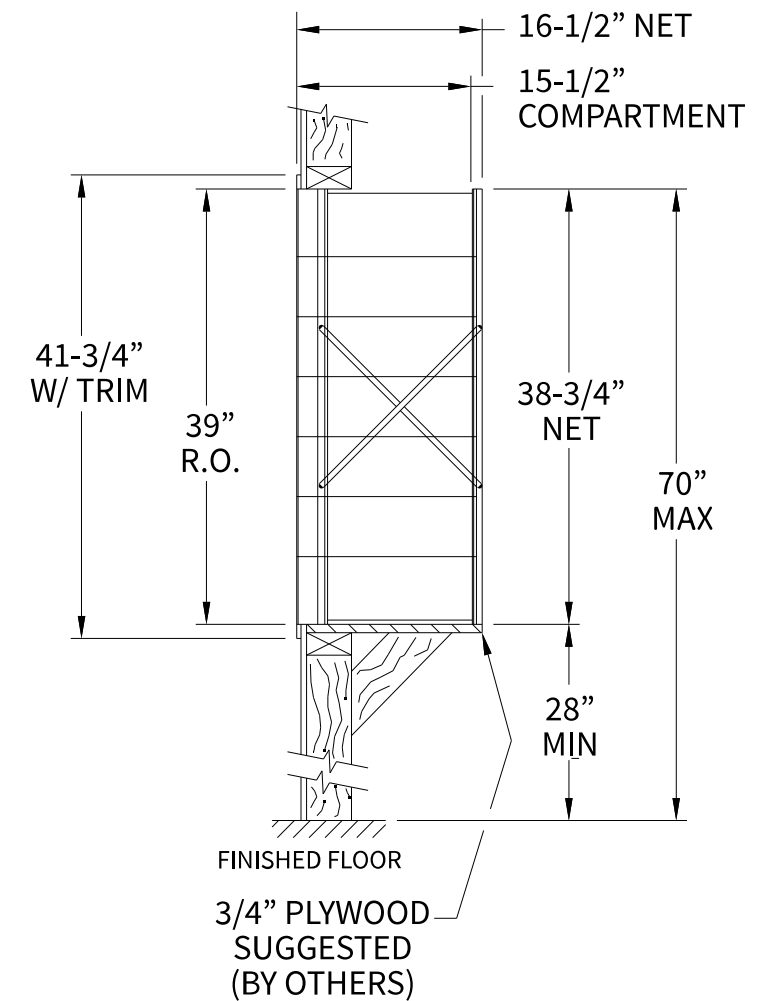

140075OU Dimensions

Overall Width w/ Trim: 36-1/8"
(Rough Opening: 33-7/8")

140075OU

Side View

Configuration Details:

- 1. **Product Type:** 1400 Horizontal
- 2. **Installation:** Front-load, Recessed Mount
- 3. **Finish:** Anodized Aluminum
- 4. **Locks:** Standard Cam Lock, 2 keys
- 5. **Door Id:** tbd
- 6. **Master Door:** tbd

Matching standard snap-on trim included

Models Used:

(1) 140075OU

Door Sizes Used:

(30) 1400 1x1 Compartment
(1) 1x1 Master
(1) 1404 2x2 Collection

U.S. MAIL SUPPLY
America's Mailbox Headquarters

262-782-6510 Toll Free: 800-571-0147