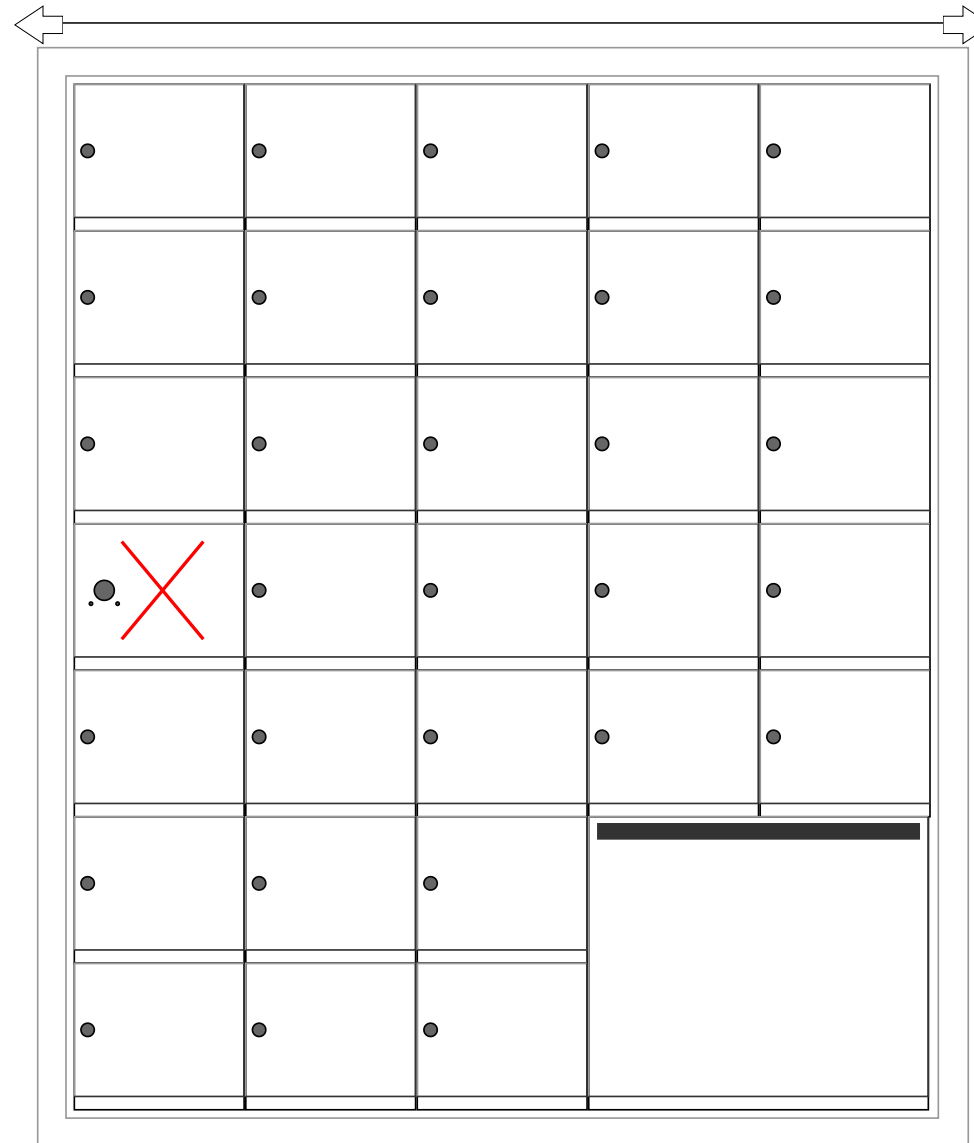

140075OU Dimensions

Overall Width w/ Trim: 36-1/8"
(Rough Opening: 33-7/8")

140075OU

Side View

Configuration Details:

- 1. **Product Type:** 1400 Horizontal
- 2. **Installation:** Front-load, Recessed Mount
- 3. **Finish:** Anodized Aluminum
- 4. **Locks:** Standard Cam Lock, 2 keys
- 5. **Door Id:** tbd
- 6. **Master Door:** tbd

Matching standard snap-on trim included

Models Used:

(1) 140075OU

Door Sizes Used:

(30) 1400 1x1 Compartment
(1) 1x1 Master
(1) 1404 2x2 Collection

U.S. MAIL SUPPLY
America's Mailbox Headquarters

262-782-6510 Toll Free: 800-571-0147