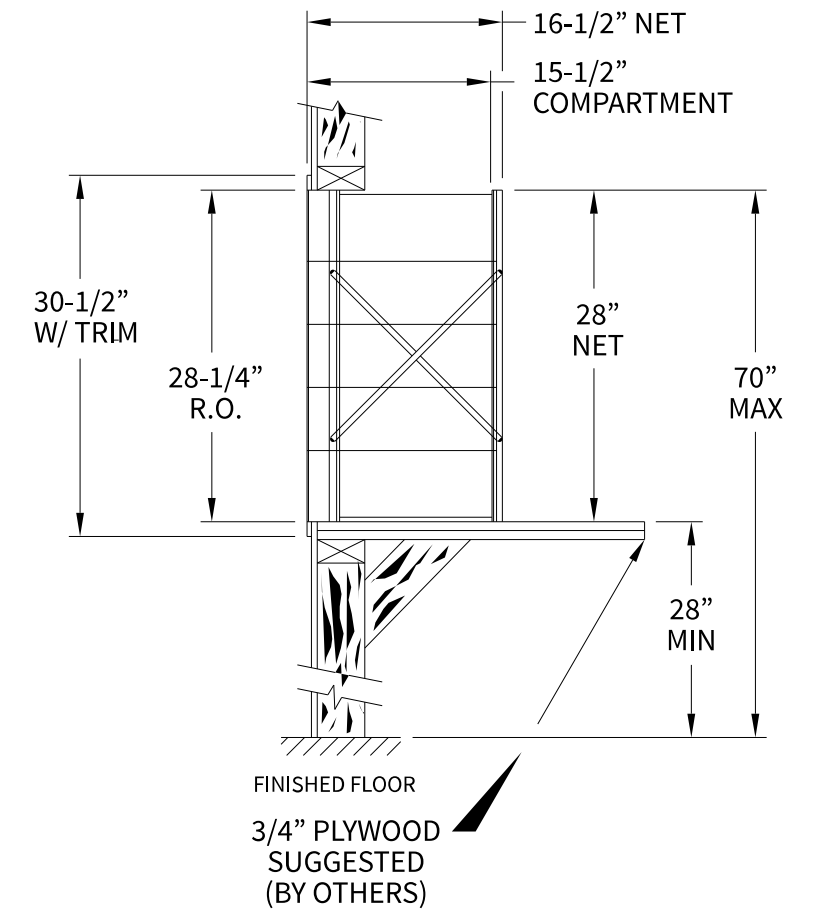

140053 Dimensions

Overall Width w/ Trim: 23-1/4"
(Rough Opening: 21")

140053

Side View

Configuration Details:

- 1. **Product Type:** 1400 Horizontal
- 2. **Installation:** Front-load, Recessed Mount
- 3. **Finish:** Anodized Aluminum
- 4. **Locks:** Standard Cam Lock, 2 keys
- 5. **Door Id:** tbd
- 6. **Master Door:** tbd

Matching standard snap-on trim included

Models Used:

(1) 140053

Door Sizes Used:

(14) 1400 1x1 Compartment
(1) 1x1 Master

U.S. MAIL SUPPLY
America's Mailbox Headquarters

262-782-6510 Toll Free: 800-571-0147