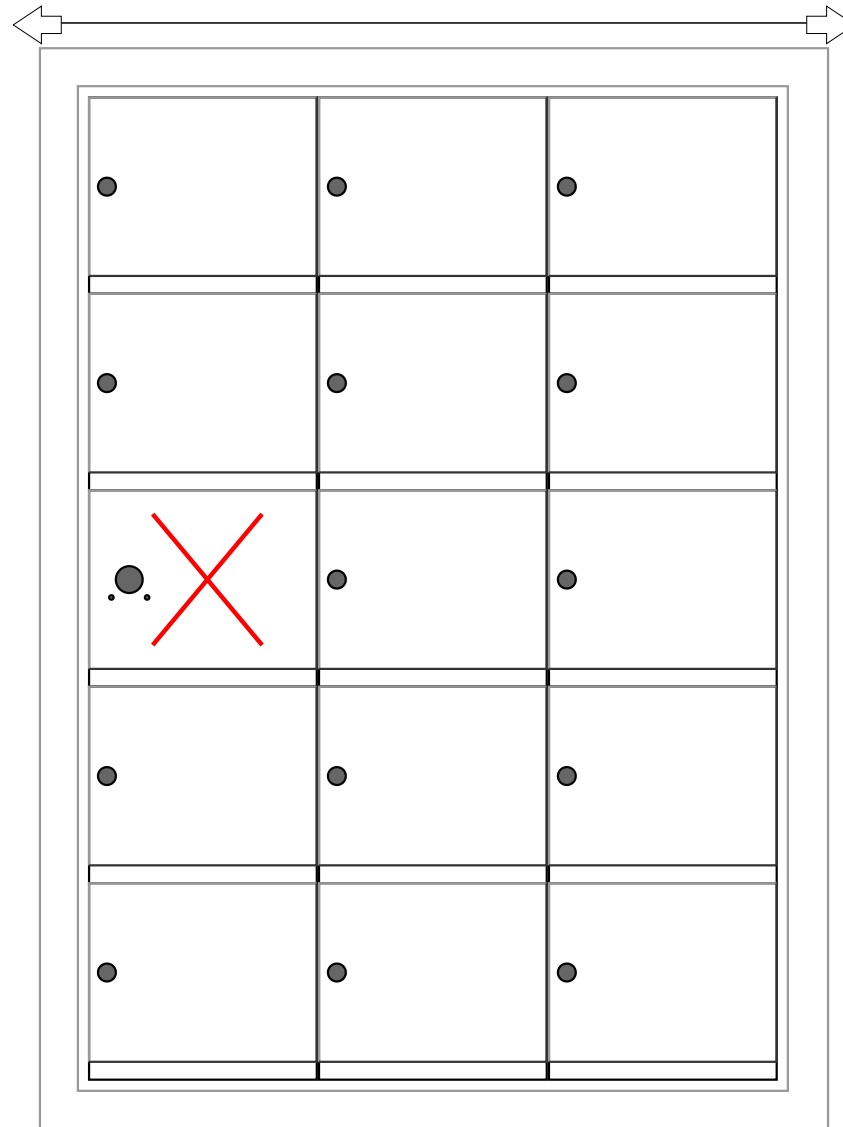

140053 Dimensions

Overall Width w/ Trim: 23-1/4"
(Rough Opening: 21")

140053

Side View

Configuration Details:

- 1. **Product Type:** 1400 Horizontal
- 2. **Installation:** Front-load, Recessed Mount
- 3. **Finish:** Anodized Aluminum
- 4. **Locks:** Standard Cam Lock, 2 keys
- 5. **Door Id:** tbd
- 6. **Master Door:** tbd

Matching standard snap-on trim included

Models Used:

(1) 140053

Door Sizes Used:

(14) 1400 1x1 Compartment
(1) 1x1 Master

U.S. MAIL SUPPLY
America's Mailbox Headquarters

262-782-6510 Toll Free: 800-571-0147