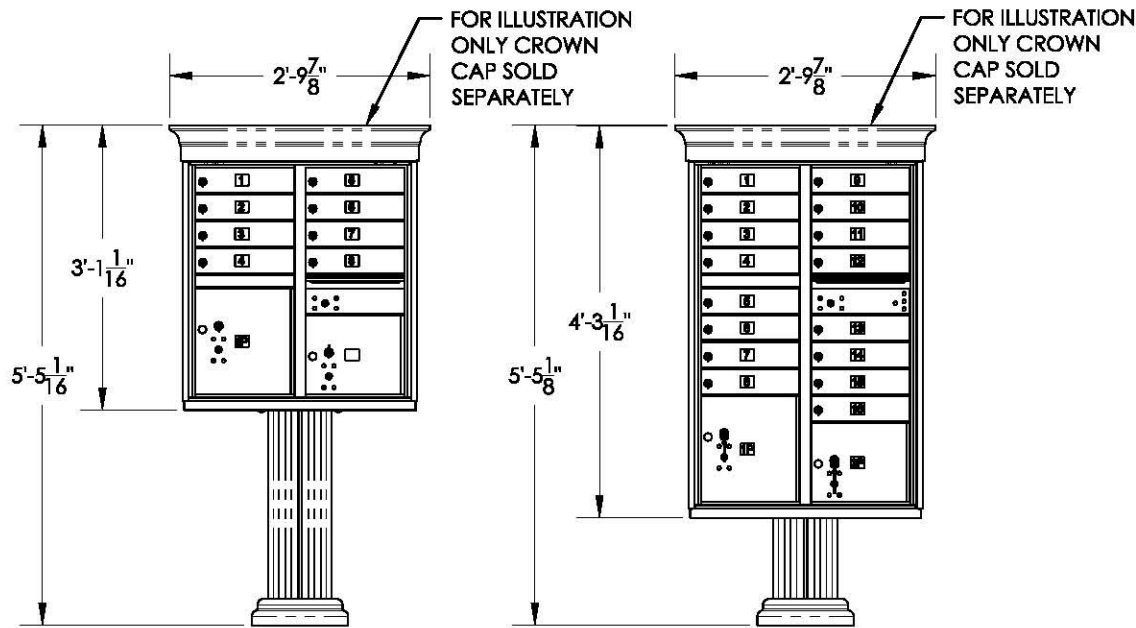

# vogue™ Classic Series - Pillar Pedestal Cutsheet

SHORT PEDESTAL  
(VOGUEP128)

TALL PEDESTAL  
(VOGUEP114)

## MULTI-UNIT PAD SPECIFICATION IF INSTALLING WITH CROWN CAP

**NOTES:**

1. CBU & PEDESTAL MUST BE ASSEMBLED AND FULLY INSTALLED PRIOR TO ADDING ACCESSORIES.
2. CLASSIC PEDESTAL COVER AND CAP SOLD SEPARATELY.
3. AVAILABLE IN ALL STANDARD CBU POWDER COAT FINISHES.
4. PEDESTAL COVER INSTALLED USING SELF-TAPPING SCREWS (INCLUDED).
5. PEDESTAL BASE COVER DESIGNED TO FIT OVER 1570 SERIES CBU PEDESTAL.