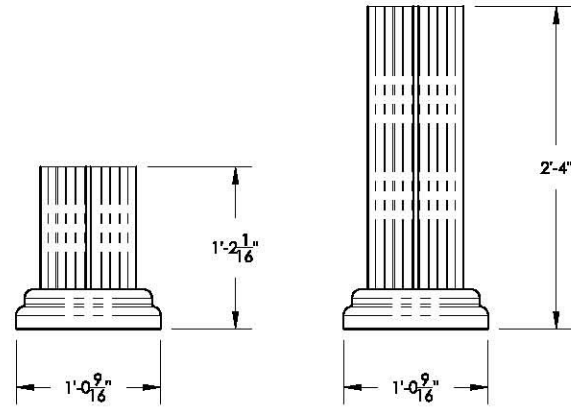

# vogue™ Classic Series - Pillar Pedestal Cutsheet

SHORT PEDESTAL  
(VOGUEP128)

TALL PEDESTAL  
(VOGUEP114)

## MULTI-UNIT PAD SPECIFICATION IF INSTALLING WITH CROWN CAP

**NOTES:**

1. CBU & PEDESTAL MUST BE ASSEMBLED AND FULLY INSTALLED PRIOR TO ADDING ACCESSORIES.
2. CLASSIC PEDESTAL COVER AND CAP SOLD SEPARATELY.
3. AVAILABLE IN ALL STANDARD CBU POWDER COAT FINISHES.
4. PEDESTAL COVER INSTALLED USING SELF-TAPPING SCREWS (INCLUDED).
5. PEDESTAL BASE COVER DESIGNED TO FIT OVER 1570 SERIES CBU PEDESTAL.