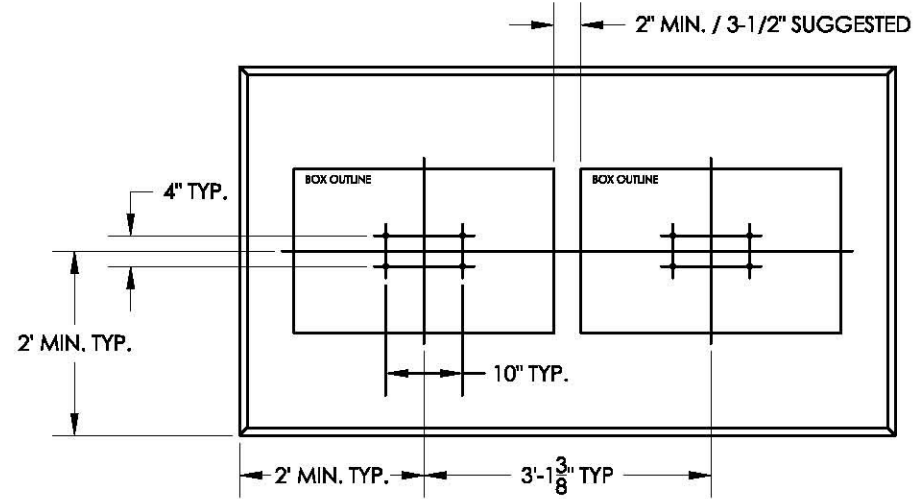

# vogue™ Classic Series - Pillar Pedestal Cutsheet

SHORT PEDESTAL  
(VOGUEP128)

TALL PEDESTAL  
(VOGUEP114)

## MULTI-UNIT PAD SPECIFICATION IF INSTALLING WITH CROWN CAP

**NOTES:**

1. CBU & PEDESTAL MUST BE ASSEMBLED AND FULLY INSTALLED PRIOR TO ADDING ACCESSORIES.
2. CLASSIC PEDESTAL COVER AND CAP SOLD SEPARATELY.
3. AVAILABLE IN ALL STANDARD CBU POWDER COAT FINISHES.
4. PEDESTAL COVER INSTALLED USING SELF-TAPPING SCREWS (INCLUDED).
5. PEDESTAL BASE COVER DESIGNED TO FIT OVER 1570 SERIES CBU PEDESTAL.