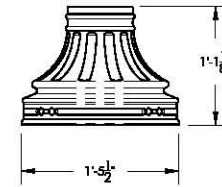

vogue™ Traditional Series Column Pedestal Cutsheet

FRONT & SIDE VIEW
SHORT PEDESTAL
(VOGUEPA14)

FRONT & SIDE VIEW
TALL PEDESTAL
(VOGUEPA28)

MULTI-UNIT PAD SPECIFICATION IF INSTALLING WITH FINIAL CAP

NOTES: