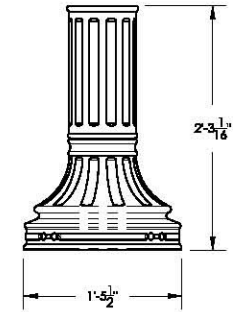

vogue™ Traditional Series Column Pedestal Cutsheet

FRONT & SIDE VIEW
SHORT PEDESTAL
(VOGUEPA14)

FRONT & SIDE VIEW
TALL PEDESTAL
(VOGUEPA28)

MULTI-UNIT PAD SPECIFICATION IF INSTALLING WITH FINIAL CAP

NOTES: