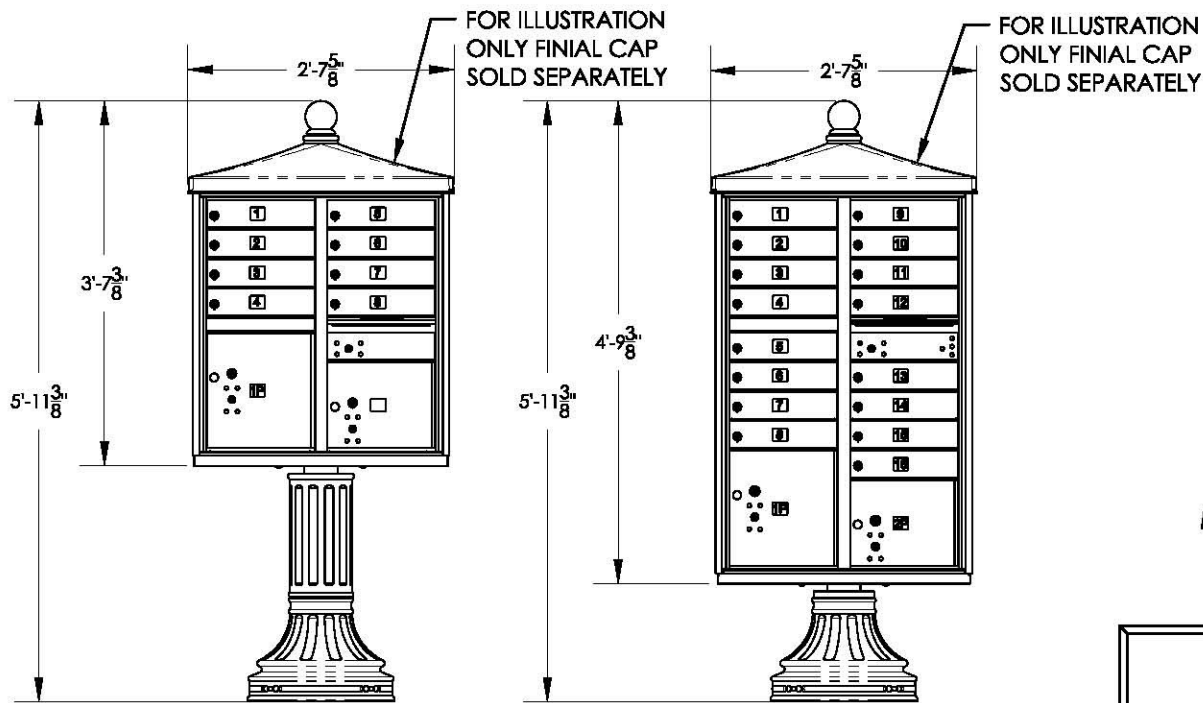

vogue™ Traditional Series Column Pedestal Cutsheet

FRONT & SIDE VIEW
SHORT PEDESTAL
(VOGUEPA14)

FRONT & SIDE VIEW
TALL PEDESTAL
(VOGUEPA28)

MULTI-UNIT PAD SPECIFICATION IF INSTALLING WITH FINIAL CAP

NOTES: