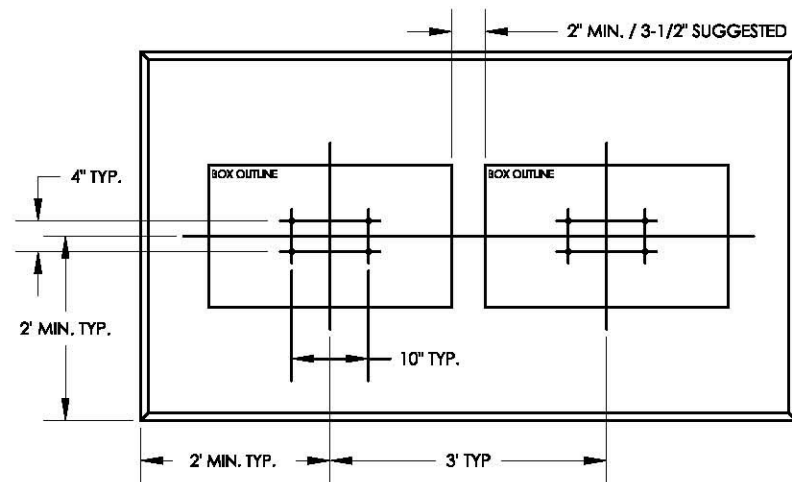

vogue™ Traditional Series Column Pedestal Cutsheet

FRONT & SIDE VIEW
SHORT PEDESTAL
(VOGUEPA14)

FRONT & SIDE VIEW
TALL PEDESTAL
(VOGUEPA28)

MULTI-UNIT PAD SPECIFICATION IF INSTALLING WITH FINIAL CAP

NOTES:

1. CBU & PEDESTAL MUST BE ASSEMBLED AND FULLY INSTALLED PRIOR TO ADDING ACCESSORIES.
2. TRADITIONAL PEDESTAL COVER AND CAP SOLD SEPARATELY.
3. AVAILABLE IN ALL STANDARD CBU POWDER COAT FINISHES.
4. TRADITIONAL PEDESTAL COVER INSTALLED USING CAP SCREWS (INCLUDED).
5. TRADITIONAL PEDESTAL COVER DESIGNED TO FIT OVER 1570 SERIES CBU PEDESTAL.