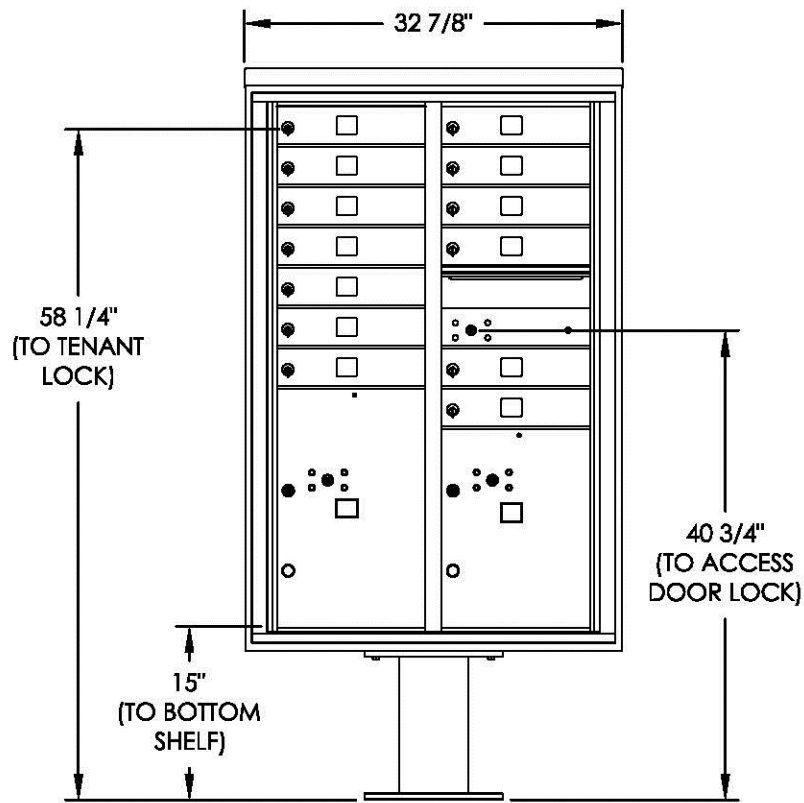

# versatile™ 4C Pedestal Mount Mailbox, 4C13D-13-P

PEDESTAL DETAIL

## COMPARTMENT CHART

DESCRIPTION	COMPARTMENT	COMPARTMENT SIZE	QTY.
MAILBOX	MB1	3" H x 12" W x 15" D	13
OUTGOING MAIL	OM2	6-1/2" H x 12" W x 15" D	1
PARCEL	PL5	17" H x 12" W x 15" D	1
PARCEL	PL6	20-1/2" H x 12" W x 15" D	1