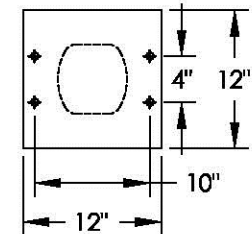

# versatile™ 4C Pedestal Mount Mailbox, 4C13D-13-P

PEDESTAL DETAIL

## COMPARTMENT CHART

DESCRIPTION	COMPARTMENT	COMPARTMENT SIZE	QTY.
MAILBOX	MB1	3" H x 12" W x 15" D	13
OUTGOING MAIL	OM2	6-1/2" H x 12" W x 15" D	1
PARCEL	PL5	17" H x 12" W x 15" D	1
PARCEL	PL6	20-1/2" H x 12" W x 15" D	1