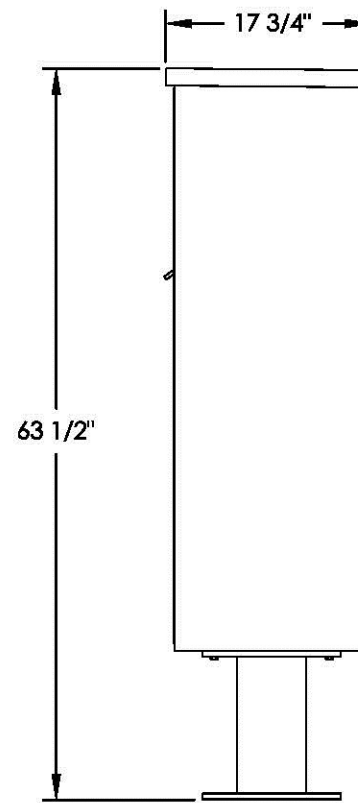

# versatile™ 4C Pedestal Mount Mailbox, 4C13D-13-P

PEDESTAL DETAIL

## COMPARTMENT CHART

DESCRIPTION	COMPARTMENT	COMPARTMENT SIZE	QTY.
MAILBOX	MB1	3" H x 12" W x 15" D	13
OUTGOING MAIL	OM2	6-1/2" H x 12" W x 15" D	1
PARCEL	PL5	17" H x 12" W x 15" D	1
PARCEL	PL6	20-1/2" H x 12" W x 15" D	1