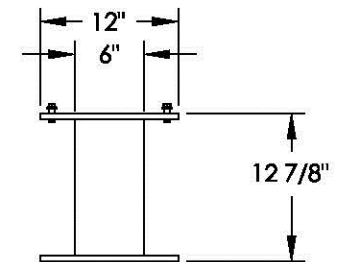

# versatile™ 4C Pedestal Mount Mailbox, 4C13D-13-P

PEDESTAL DETAIL

## COMPARTMENT CHART

DESCRIPTION	COMPARTMENT	COMPARTMENT SIZE	QTY.
MAILBOX	MB1	3" H x 12" W x 15" D	13
OUTGOING MAIL	OM2	6-1/2" H x 12" W x 15" D	1
PARCEL	PL5	17" H x 12" W x 15" D	1
PARCEL	PL6	20-1/2" H x 12" W x 15" D	1