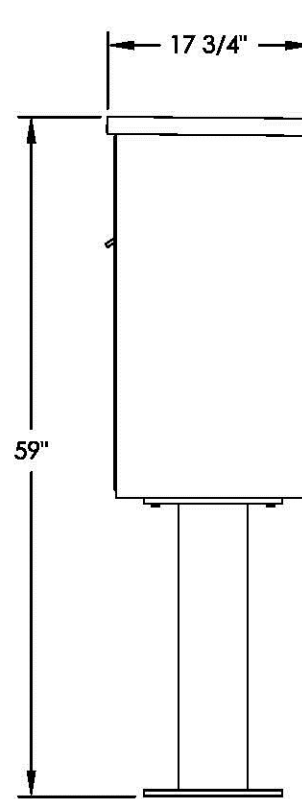

versatile™ 4C Pedestal Mount Mailbox, 4C08D-13-P

PEDESTAL DETAIL

COMPARTMENT CHART

DESCRIPTION	COMPARTMENT	COMPARTMENT SIZE	QTY.
MAILBOX	MB1	3" H x 12" W x 15" D	13
OUTGOING MAIL	OM3	10" H x 12" W x 15" D	1

This Product Distributed By:
U.S. Mail Supply, Inc.
 3065 North 124th Street
 Brookfield, WI 53005-3857
 Ph: 800-571-0147 / Fax: 800-589-1068
 www.usmailsupply.com

PRODUCT SERIES: VERSATILE™ 4C PEDESTAL MOUNT MAILBOX

AF FLORENCE
 manufacturing company
 5935 Corporate Drive • Manhattan, KS 66503
 www.florencemailboxes.com • (800) 275-1747
 A GIBRALTAR INDUSTRIES COMPANY

MODEL	4C08D-13-P	REV	B
SCALE	NONE	LAST REV DATE	5/10/2014
DRAWING NUMBER	4C08D-13-PCS	DRAWN BY	RAK