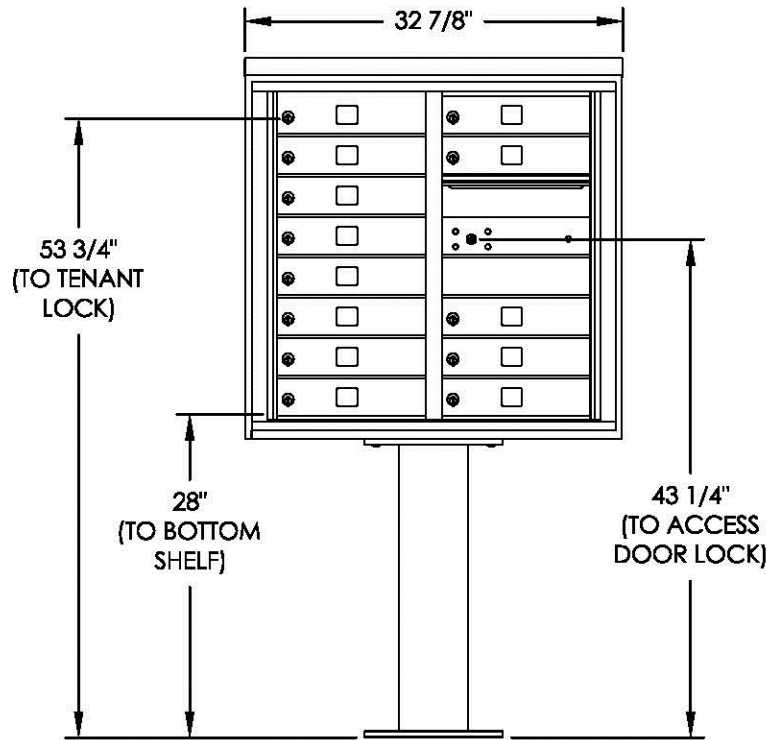

versatile™ 4C Pedestal Mount Mailbox, 4C08D-13-P

PEDESTAL DETAIL

COMPARTMENT CHART

DESCRIPTION	COMPARTMENT	COMPARTMENT SIZE	QTY.
MAILBOX	MB1	3" H x 12" W x 15" D	13
OUTGOING MAIL	OM3	10" H x 12" W x 15" D	1