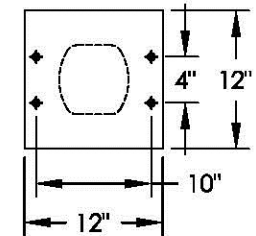

versatile™ 4C Pedestal Mount Mailbox, 4C08D-13-P

PEDESTAL DETAIL

COMPARTMENT CHART

DESCRIPTION	COMPARTMENT	COMPARTMENT SIZE	QTY.
MAILBOX	MB1	3" H x 12" W x 15" D	13
OUTGOING MAIL	OM3	10" H x 12" W x 15" D	1

This Product Distributed By:
U.S. Mail Supply, Inc.
 3065 North 124th Street
 Brookfield, WI 53005-3857
 Ph: 800-571-0147 / Fax: 800-589-1068
 www.usmailsupply.com

PRODUCT SERIES: VERSATILE™ 4C PEDESTAL MOUNT MAILBOX