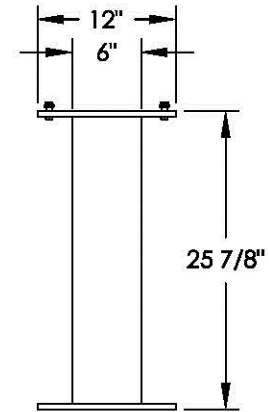

versatile™ 4C Pedestal Mount Mailbox, 4C08D-13-P

PEDESTAL DETAIL

COMPARTMENT CHART

DESCRIPTION	COMPARTMENT	COMPARTMENT SIZE	QTY.
MAILBOX	MB1	3" H x 12" W x 15" D	13
OUTGOING MAIL	OM3	10" H x 12" W x 15" D	1

This Product Distributed By:
U.S. Mail Supply, Inc.
 3065 North 124th Street
 Brookfield, WI 53005-3857
 Ph: 800-571-0147 / Fax: 800-589-1068
 www.usmailsupply.com

PRODUCT SERIES: VERSATILE™ 4C PEDESTAL MOUNT MAILBOX