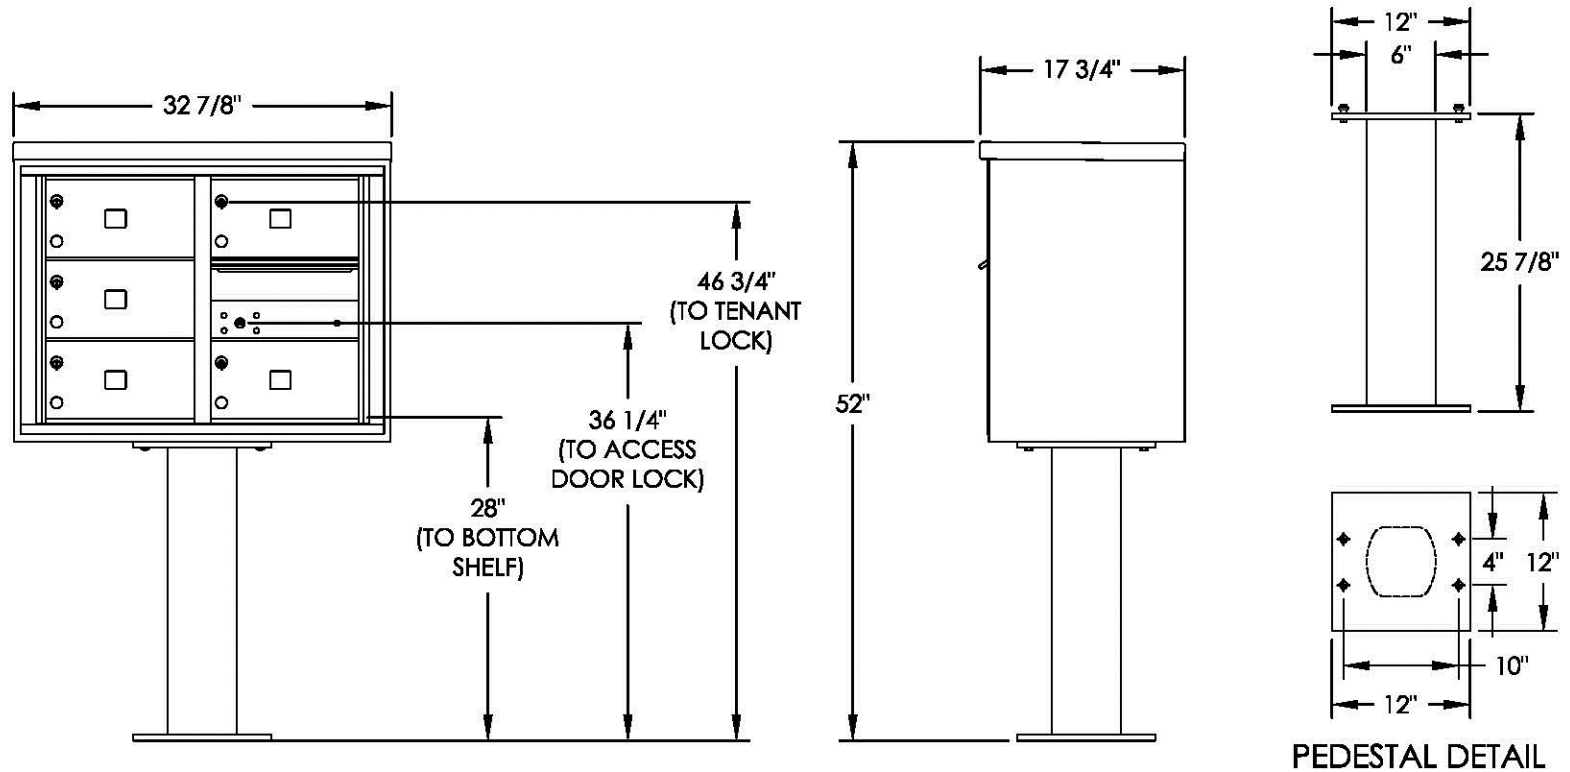

versatile™ 4C Pedestal Mount Mailbox, 4C06D-05X-P

This Product Distributed By:

U.S. Mail Supply, Inc.

3065 North 124th Street
 Brookfield, WI 53005-3857
 Ph: 800-571-0147 / Fax: 800-589-1068
 www.usmailsupply.com

COMPARTMENT CHART

DESCRIPTION	COMPARTMENT	COMPARTMENT SIZE	QTY.
MAILBOX	MB2	6-1/2" H x 12" W x 15" D	5
OUTGOING MAIL	OM2	6-1/2" H x 12" W x 15" D	1

PRODUCT SERIES: VERSATILE™ 4C PEDESTAL MOUNT MAILBOX

AF FLORENCE
 manufacturing company
 5935 Corporate Drive • Manhattan, KS 66503
 www.florencemailboxes.com • (800) 275-1747
 A GIBRALTAR INDUSTRIES COMPANY

MODEL	4C06D-05X-P	REV	B
SCALE	NONE	LAST REV DATE	5/13/14
DRAWING NUMBER	4C06D-05X-PCS	DRAWN BY	RS