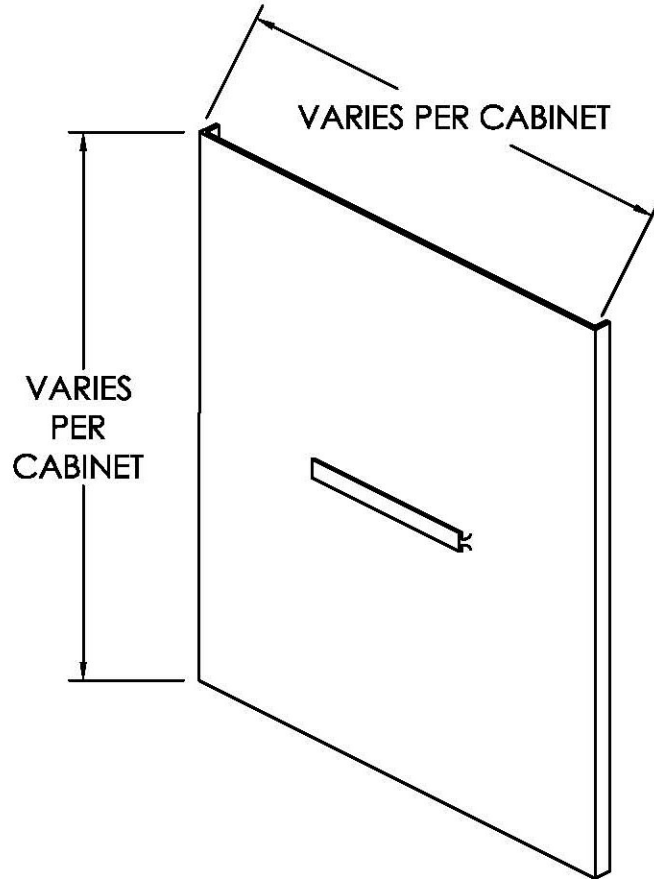

LIFT OFF REAR COVER

- * STANDARD FOR 1500 AND 2600R SERIES
- * OPTIONAL FOR 1550 AND 1700 SERIES
- * HELD IN PLACE BY BRACKETS ON REAR OF UNIT