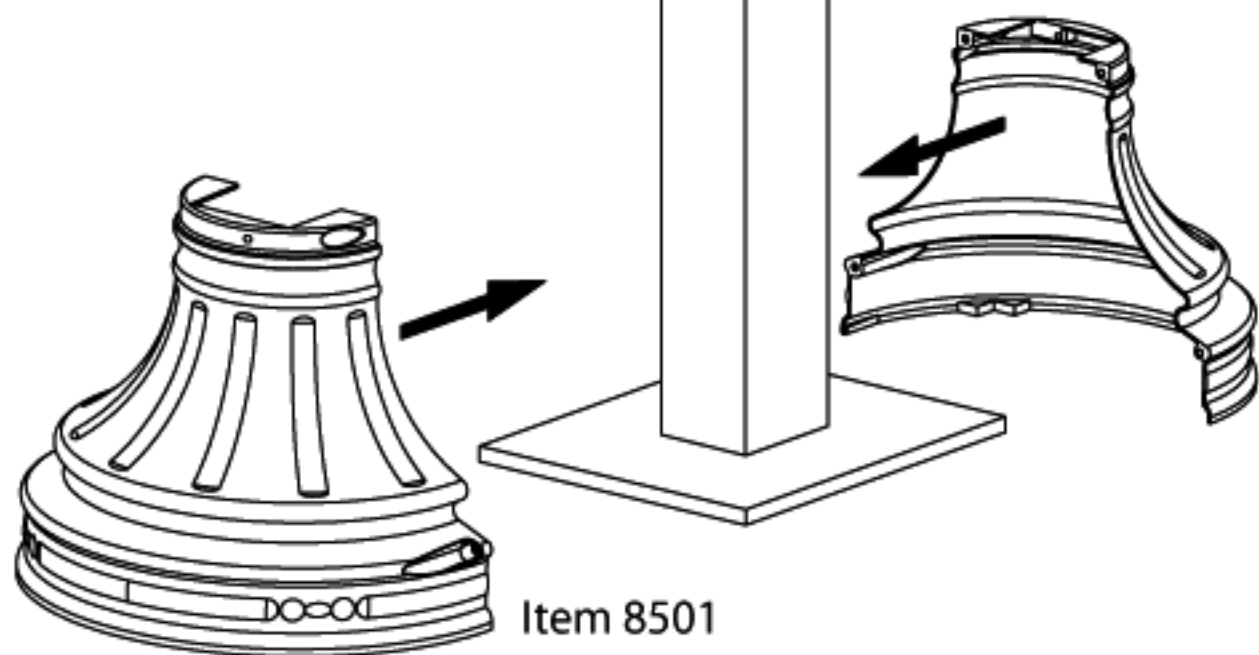

Overall Height with Ball Finial: 72"

Item 8504
Roof Cap with Ball Finial

Existing CBU Post.
No modification to the USPS
approved post required.

All parts are discretely secured in
place with small set screws.