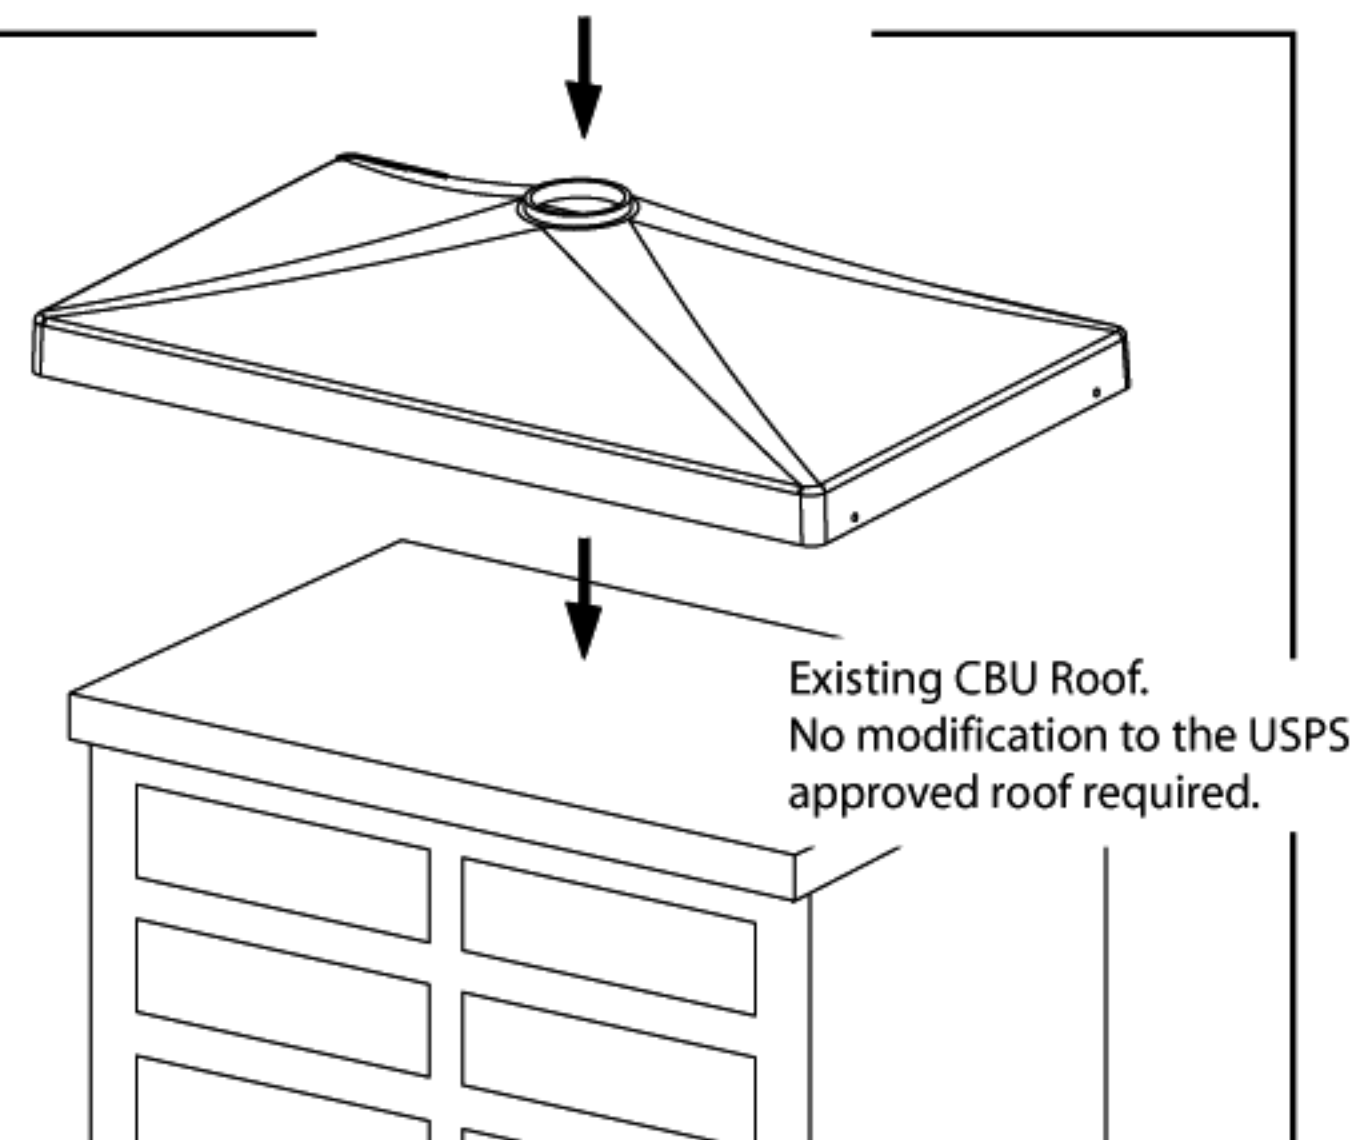

Overall Height with Ball Finial: 72"

Item 8504
Roof Cap with Ball Finial

Existing CBU Post.
No modification to the USPS
approved post required.

All parts are discretely secured in
place with small set screws.