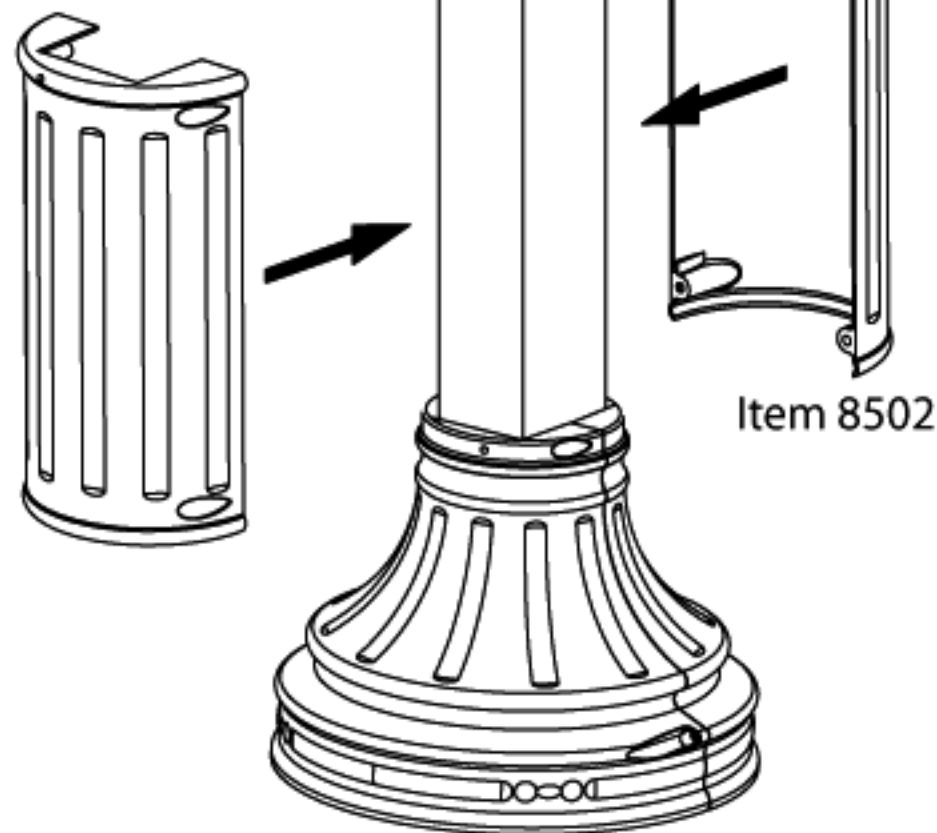

Overall Height with Ball Finial: 72"

Item 8504
Roof Cap with Ball Finial

Existing CBU Post.
No modification to the USPS
approved post required.

All parts are discretely secured in
place with small set screws.