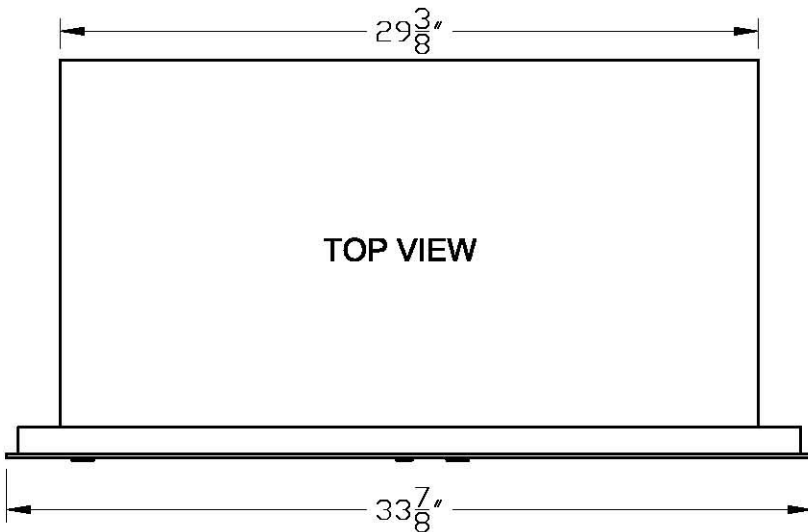

Cabinet Model: D1D4P1

SIDE VIEW

TOP VIEW

U.S. Mail Supply, Inc.
 3065 N. 124th St.
 Brookfield, WI 53005
 Phone: 800-571-0147 Fax: 800-589-1068
 Visit Our Website: www.usmailsupply.com