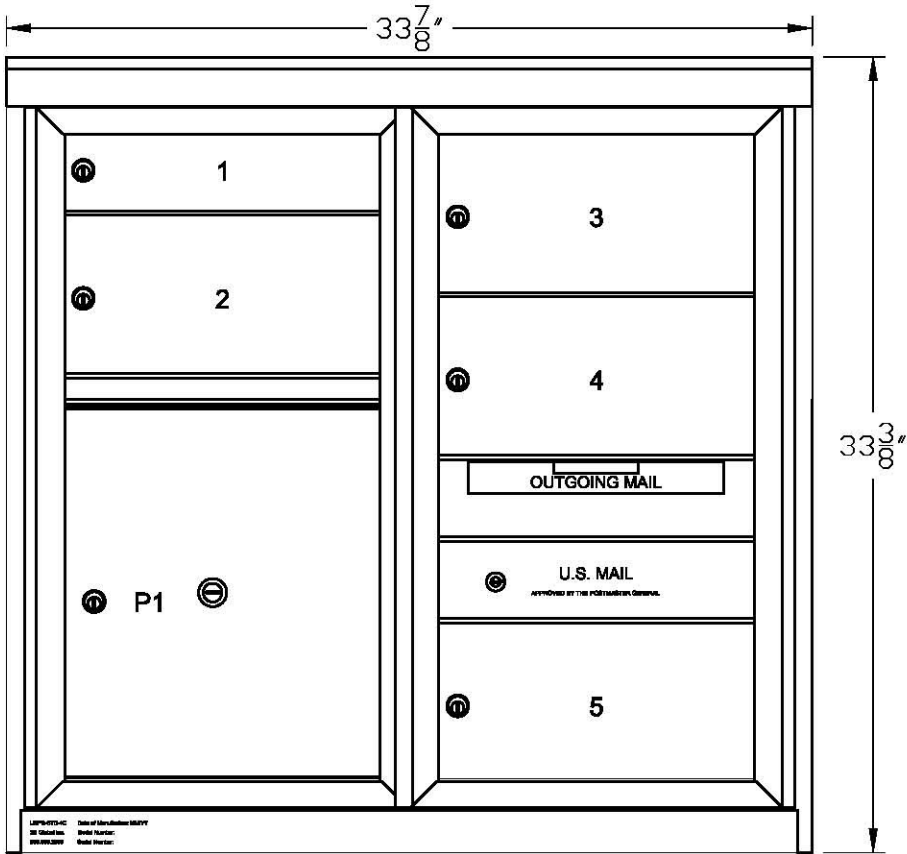

Cabinet Model: D1D4P1

SIDE VIEW

TOP VIEW

U.S. Mail Supply, Inc.
 3065 N. 124th St.
 Brookfield, WI 53005
 Phone: 800-571-0147 Fax: 800-589-1068
 Visit Our Website: www.usmailsupply.com