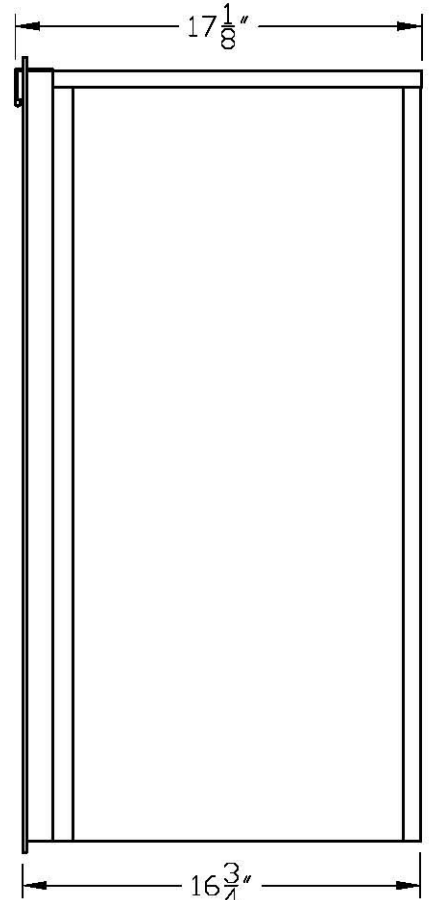

Cabinet Model: D1D4P1

SIDE VIEW

TOP VIEW

U.S. Mail Supply, Inc.
 3065 N. 124th St.
 Brookfield, WI 53005
 Phone: 800-571-0147 Fax: 800-589-1068
 Visit Our Website: www.usmailsupply.com