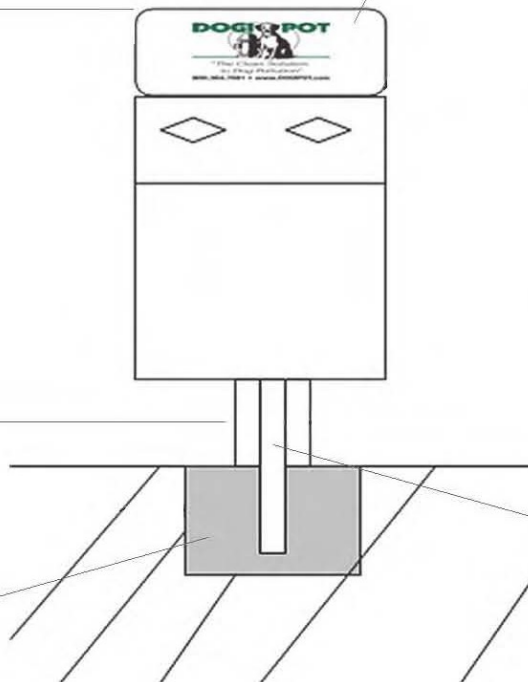

3065 North 124th Street

Brookfield, WI 53005

Ph: 800-571-0147 Fax: 800-589-1068

www.usmailsupply.com

DOGVALET - ALUMINUM

RECEPTACLE w/LID

- 40.5"h x 17"w x 10"d
- 42 lbs
- 0.9 ga powder coated aluminum - forest green
- 400 bag capacity
- two diamond bag dispenser slots
- cad locking front access lid
- 4.5" dia square receptacle openings on each side w/rubber flaps
- clearly posted instructions

Overall above ground height: 41"

Space between ground and receptacle: 10.5"

Hole dimensions: 12" deep x 7" dia

Fill with 40 lbs of "ready to use" cement

MOUNTING POST

- 2" x 2" x 4'

TOTAL SHIP WEIGHT: 42 LBS
(Mounting hardware included)