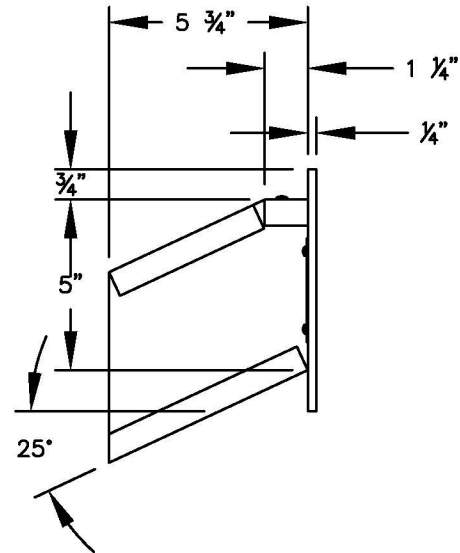

FRONT VIEW

SIDE VIEW

2255 - MAIL DROP

MODEL #2255  
MAIL DROP

**U.S. MAIL SUPPLY**  
America's Mailbox Headquarters

262-782-6510 Toll Free: 800-571-0147

1553 E. Racine Ave. Waukesha, WI 53186