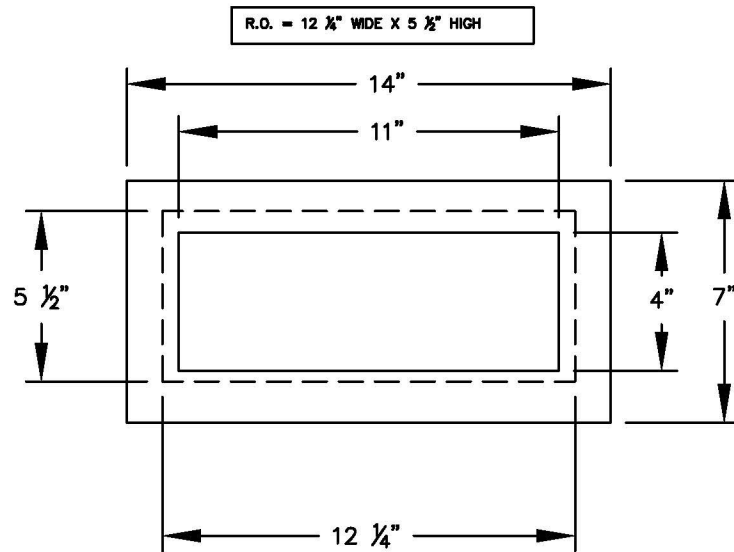

FRONT VIEW

SIDE VIEW

2255 - MAIL DROP

MODEL #2255  
MAIL DROP

**U.S. MAIL SUPPLY**  
America's Mailbox Headquarters

262-782-6510 Toll Free: 800-571-0147

1553 E. Racine Ave. Waukesha, WI 53186