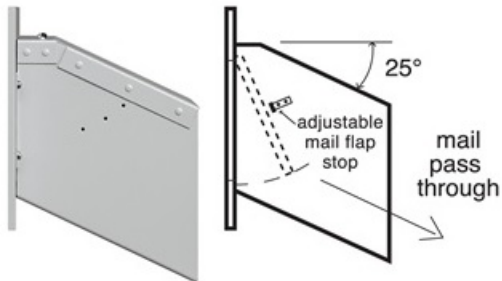

SIDE VIEW

Deposit slot
(11"W x 4"H)

REAR VIEW

View with flap open

U.S. MAIL SUPPLY

America's Mailbox Headquarters

262-782-6510 Toll Free: 800-571-0147

1553 E. Racine Ave. Waukesha, WI 53186